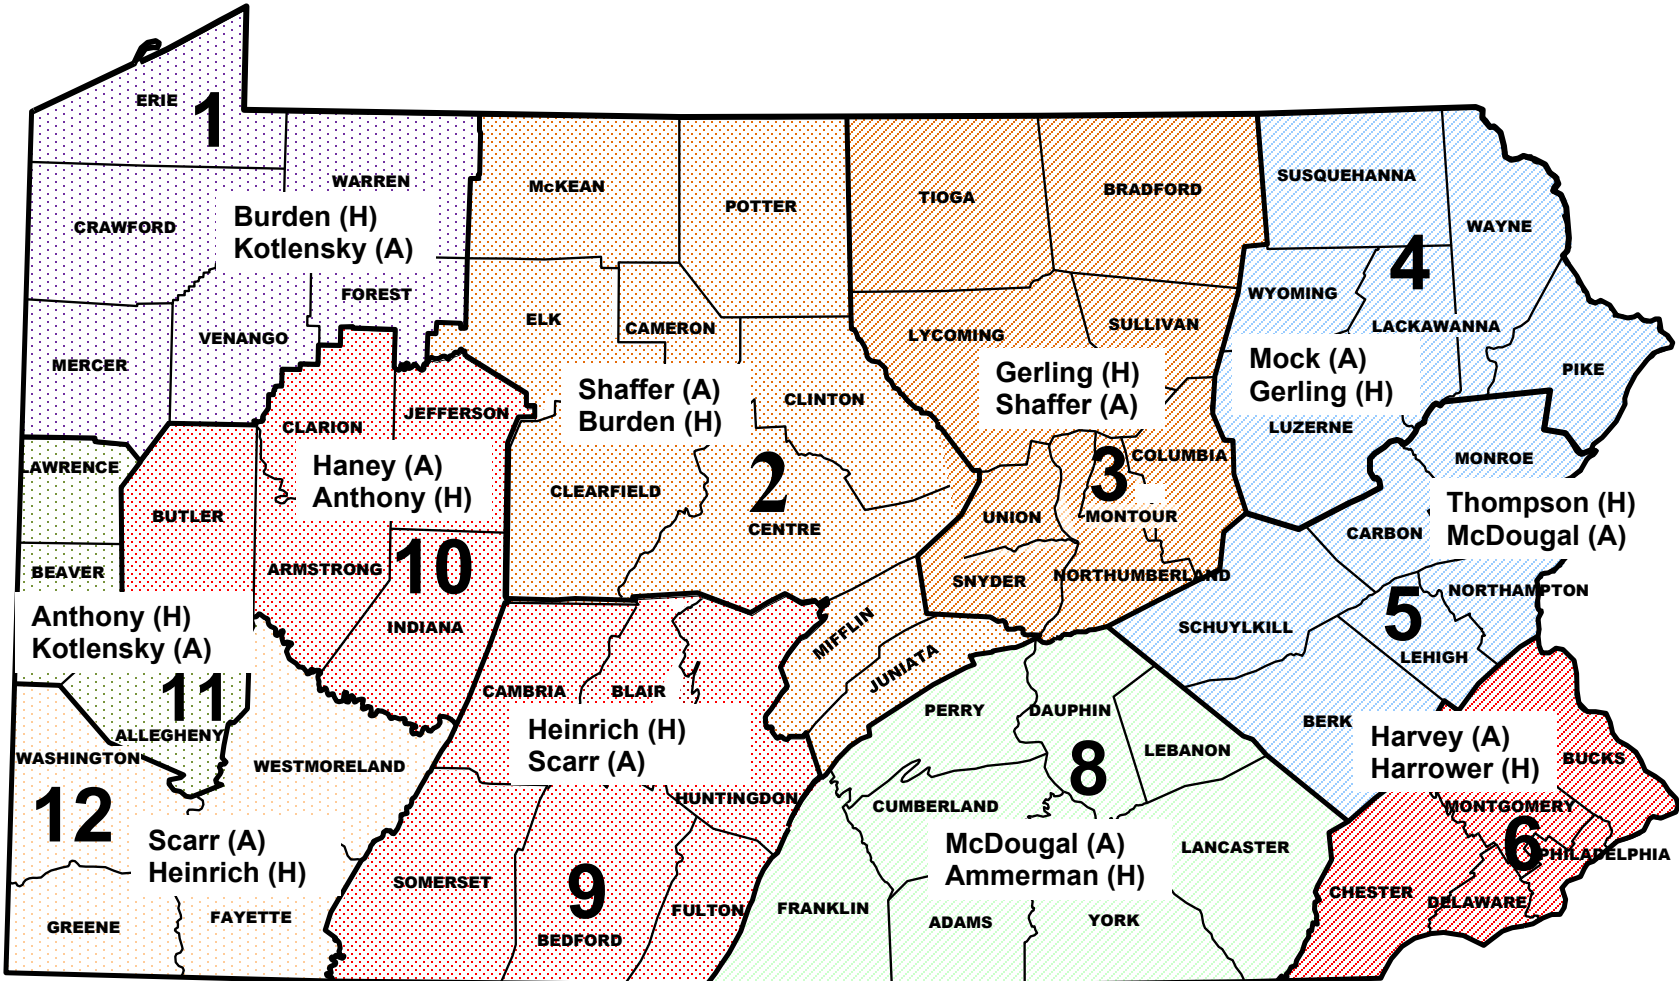

**PennDOT  
Cultural Resources Professionals  
District Teams**

**A = Regional Archaeologist**  
**H = Regional Architectural Historian**

Cultural Resources Section					
Host District	Paired District	Name	Title	Phone	Email
C.O.		Kara Russell	Cultural Resources Section Manager	717-705-1484	<a href="mailto:krussell@pa.gov">krussell@pa.gov</a>
C.O.	4-0	Kevin Mock	Archaeology Supervisor	717-772-2563	<a href="mailto:kmock@pa.gov">kmock@pa.gov</a>
5-0		Kristina Thompson	Architectural Historian Supervisor	610-871-4459	<a href="mailto:krthompson@pa.gov">krthompson@pa.gov</a>
C.O.		Veronica Martin	Historic Bridge Program Manager	717-705-1482	<a href="mailto:vermartin@pa.gov">vermartin@pa.gov</a>