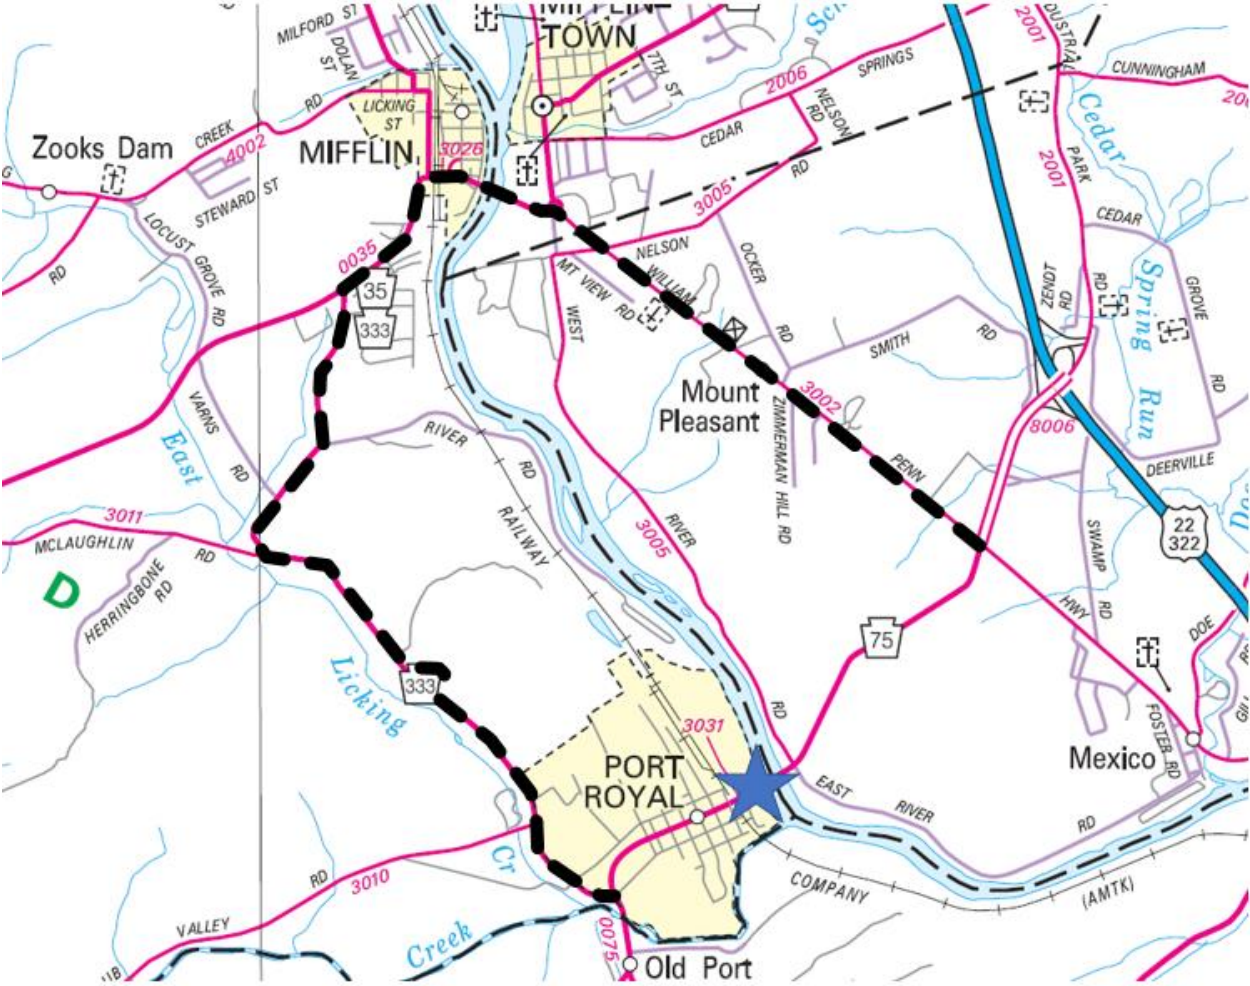

SR 75 Detour

SR 75_A03, Old Port to Mexico Detour