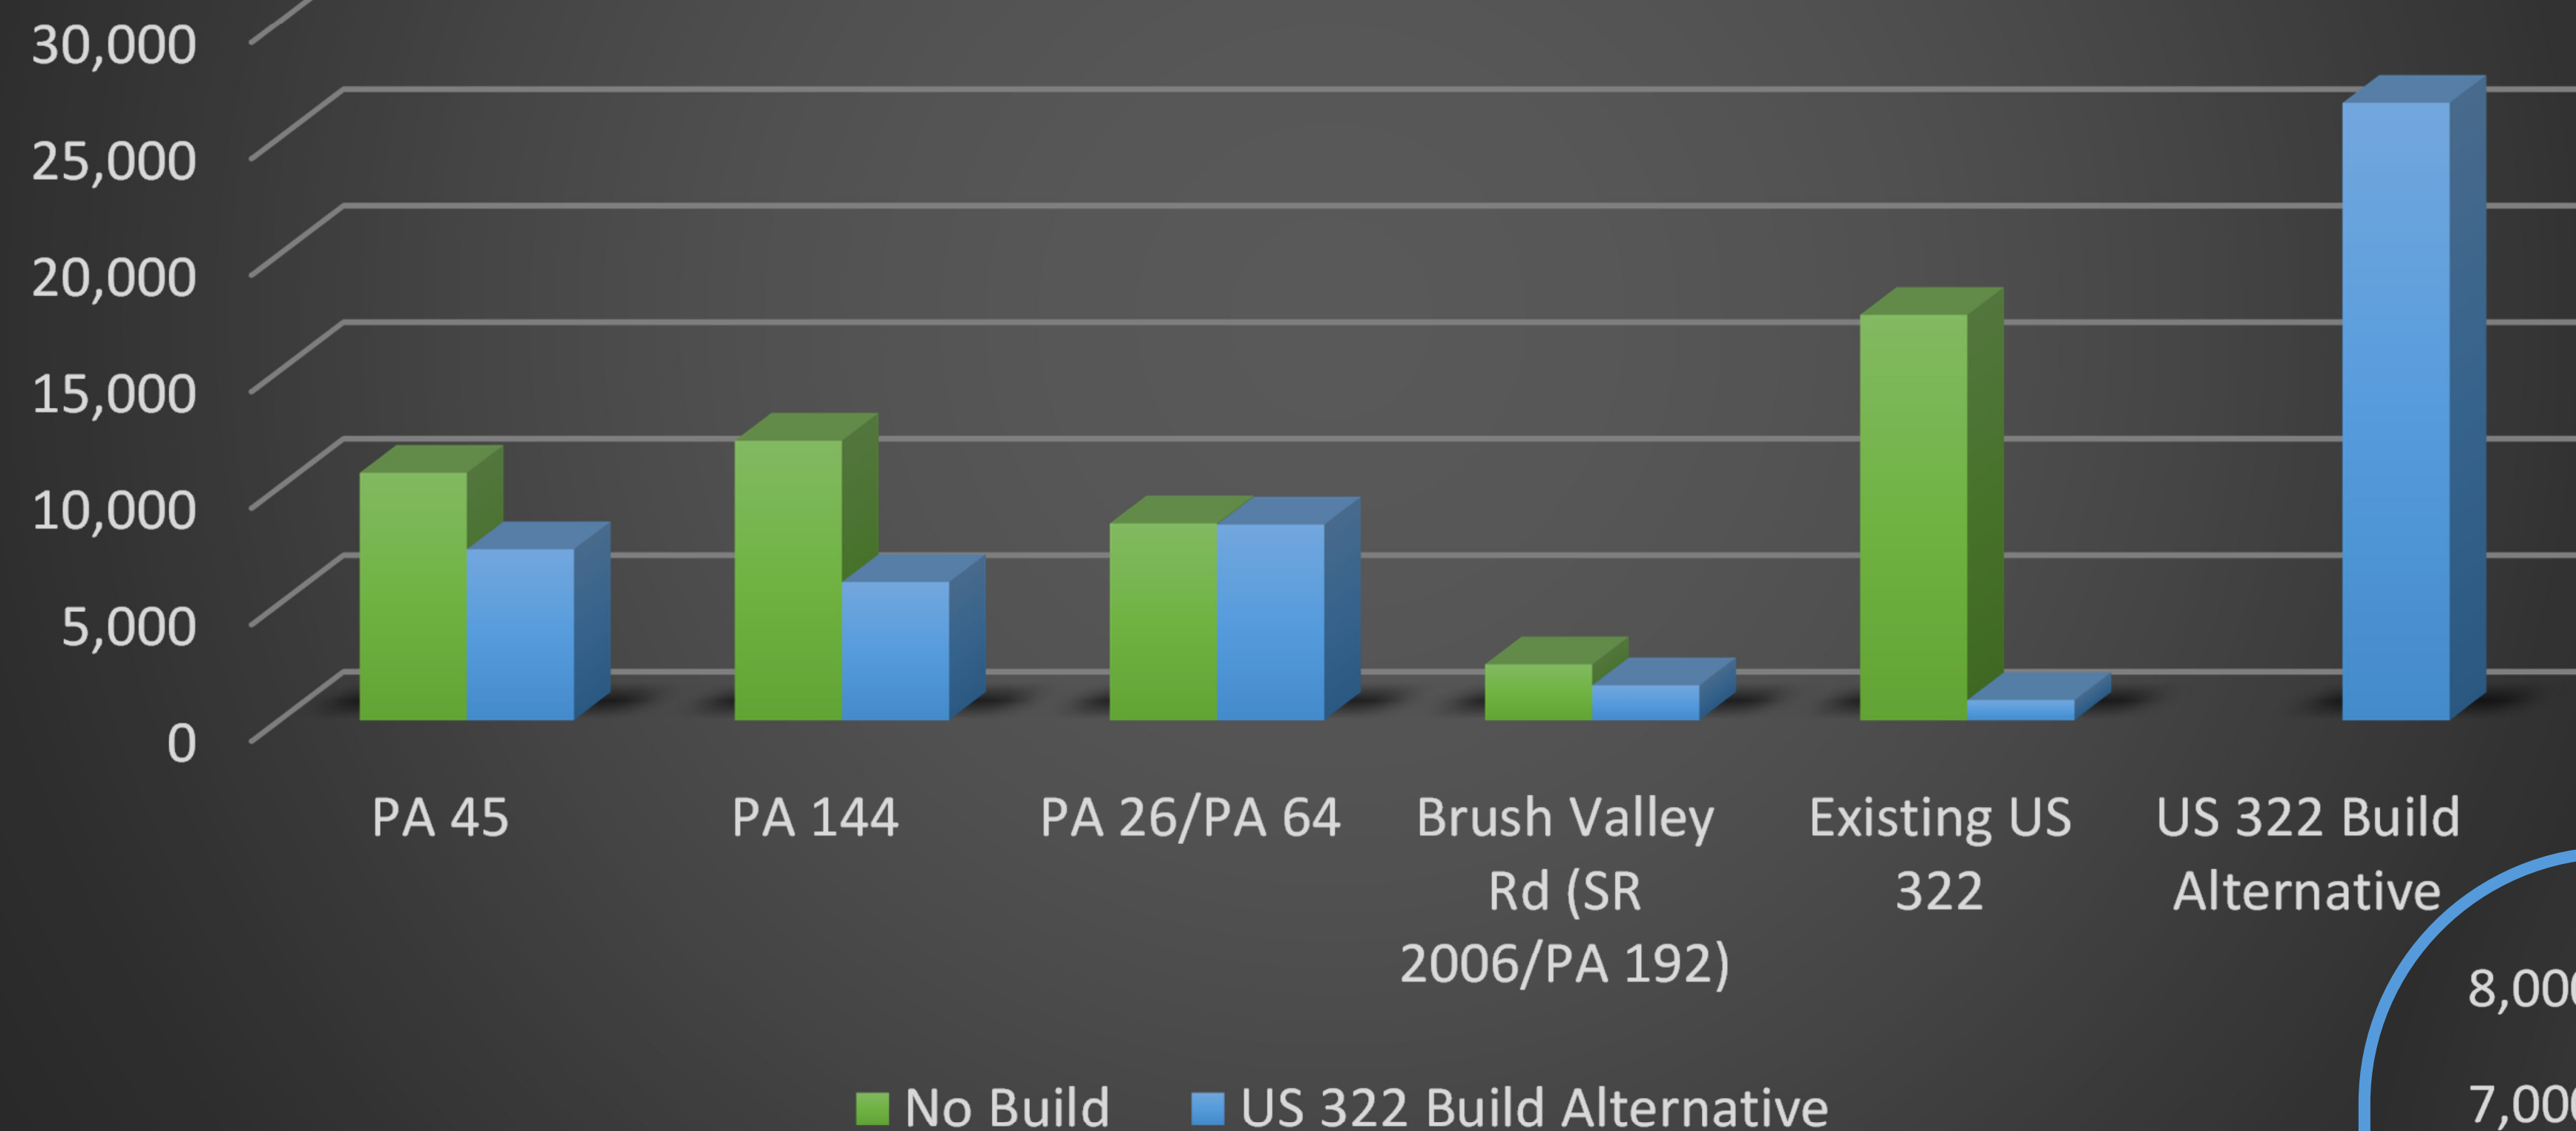

state college area CONNECTOR

ALL VEHICLES

US 322 Build and No Build Alternatives

ALL TRUCKS

US 322 Build and No Build Alternatives