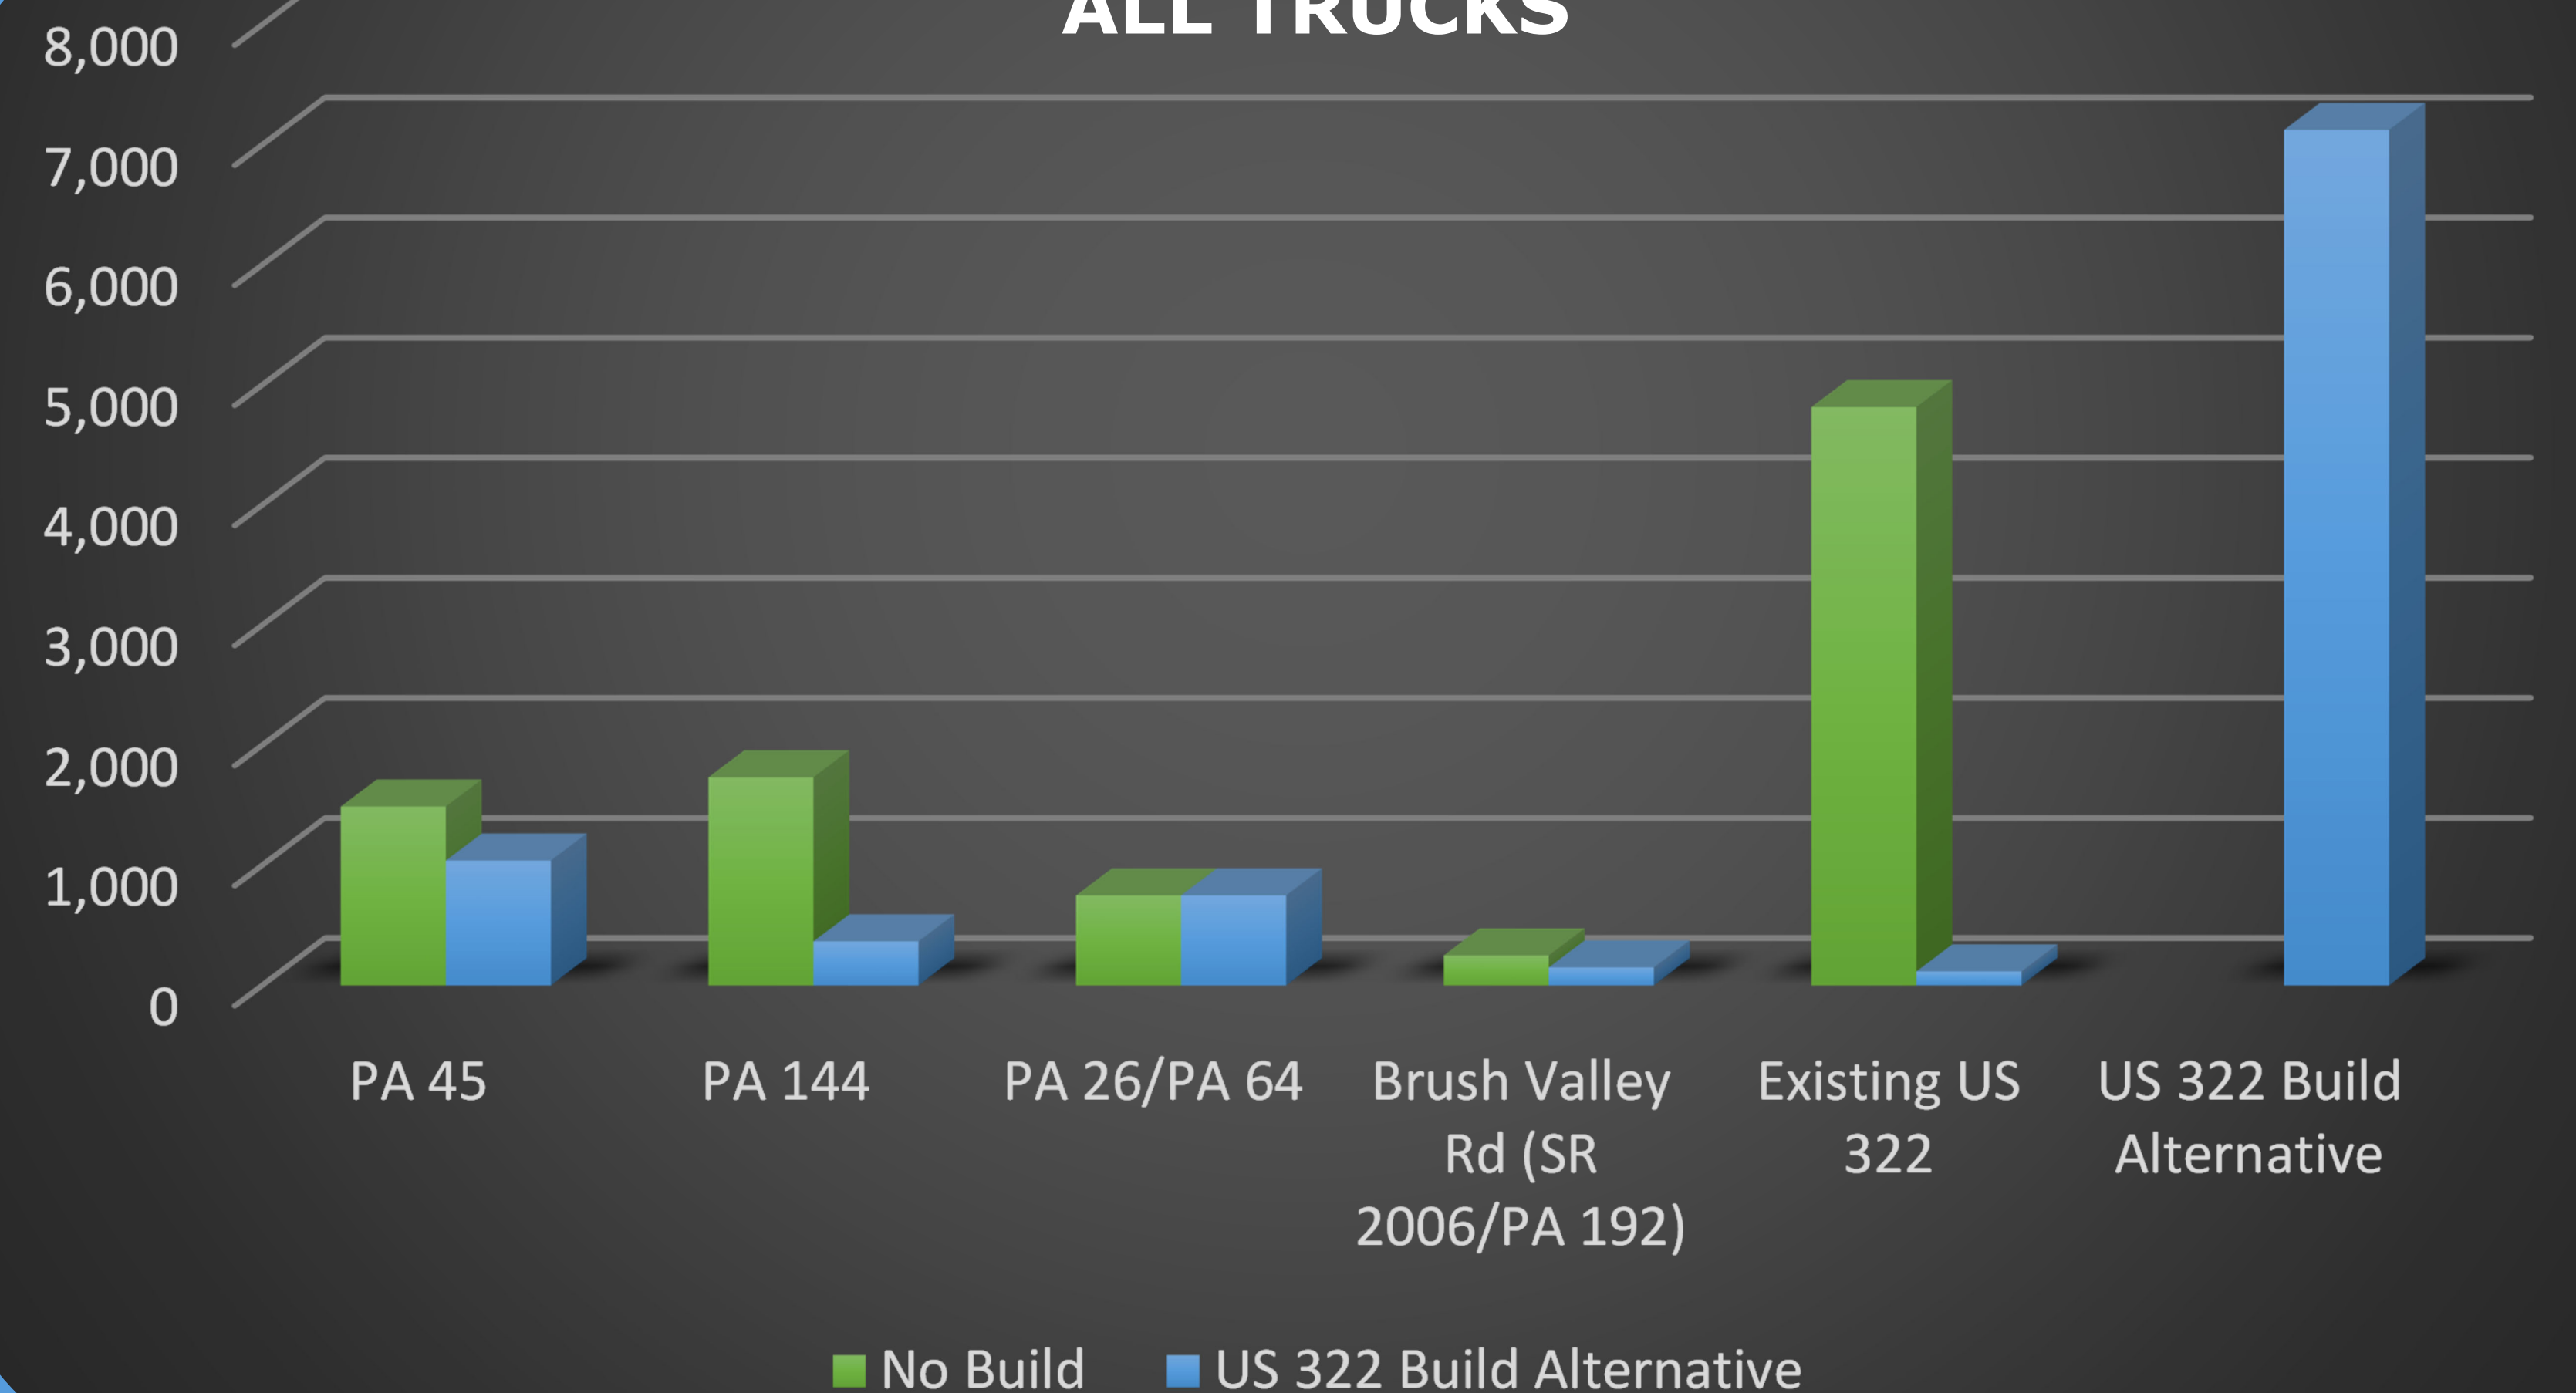

state college area CONNECTOR

ALL VEHICLES

US 322 Build and No Build Alternatives

ALL TRUCKS

US 322 Build and No Build Alternatives