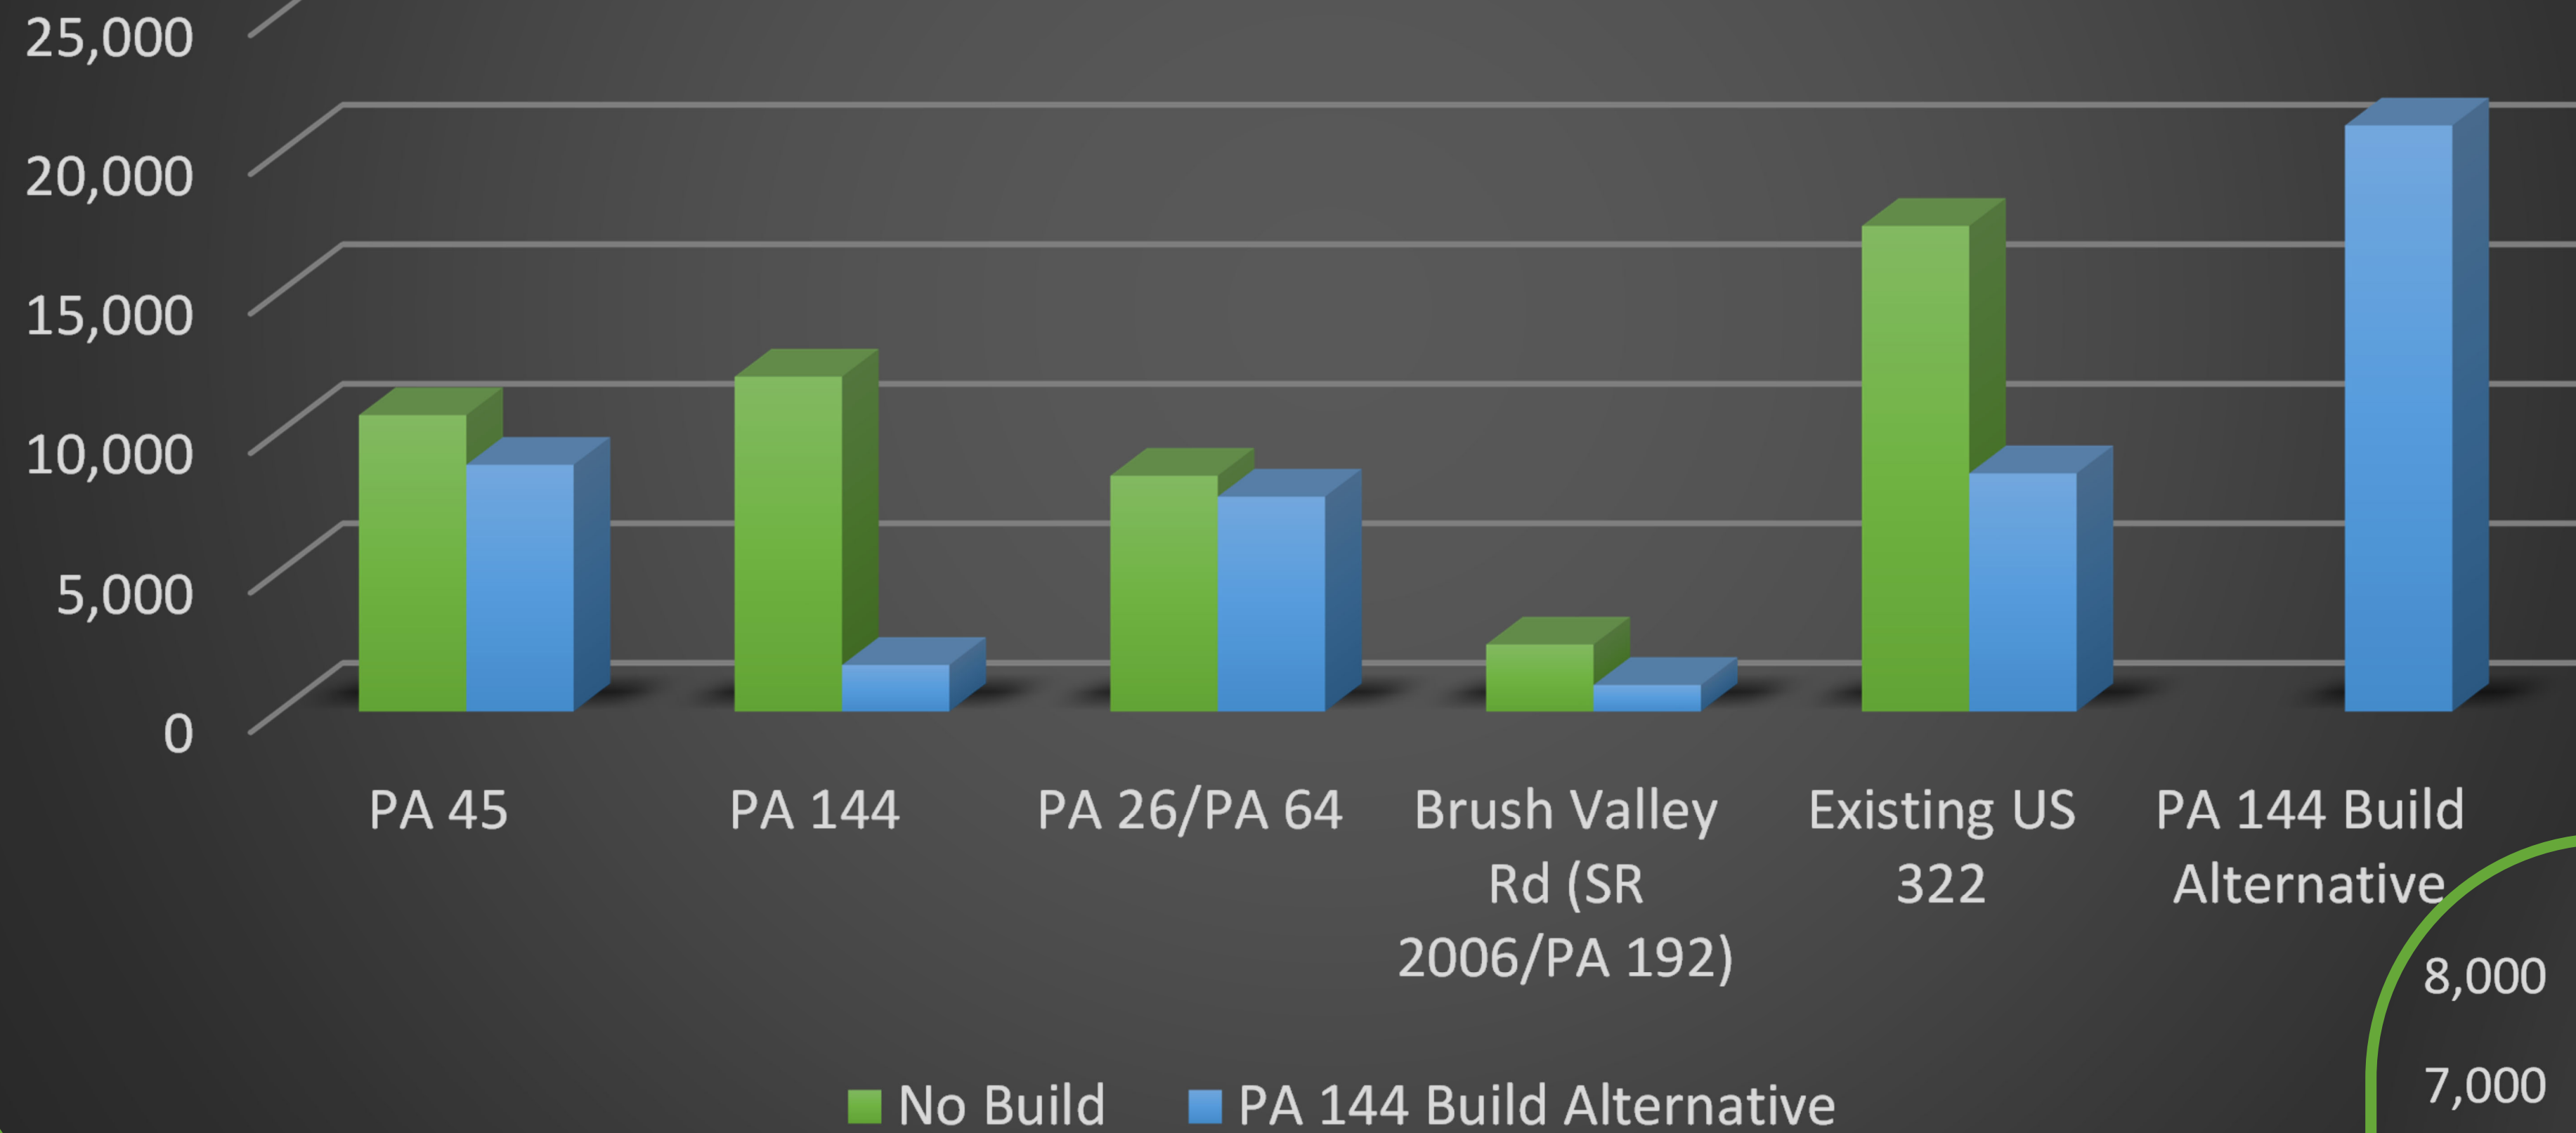

state college area CONNECTOR

ALL VEHICLES

PA 144 Build and No Build Alternatives

ALL TRUCKS

PA 144 Build and No Build Alternatives