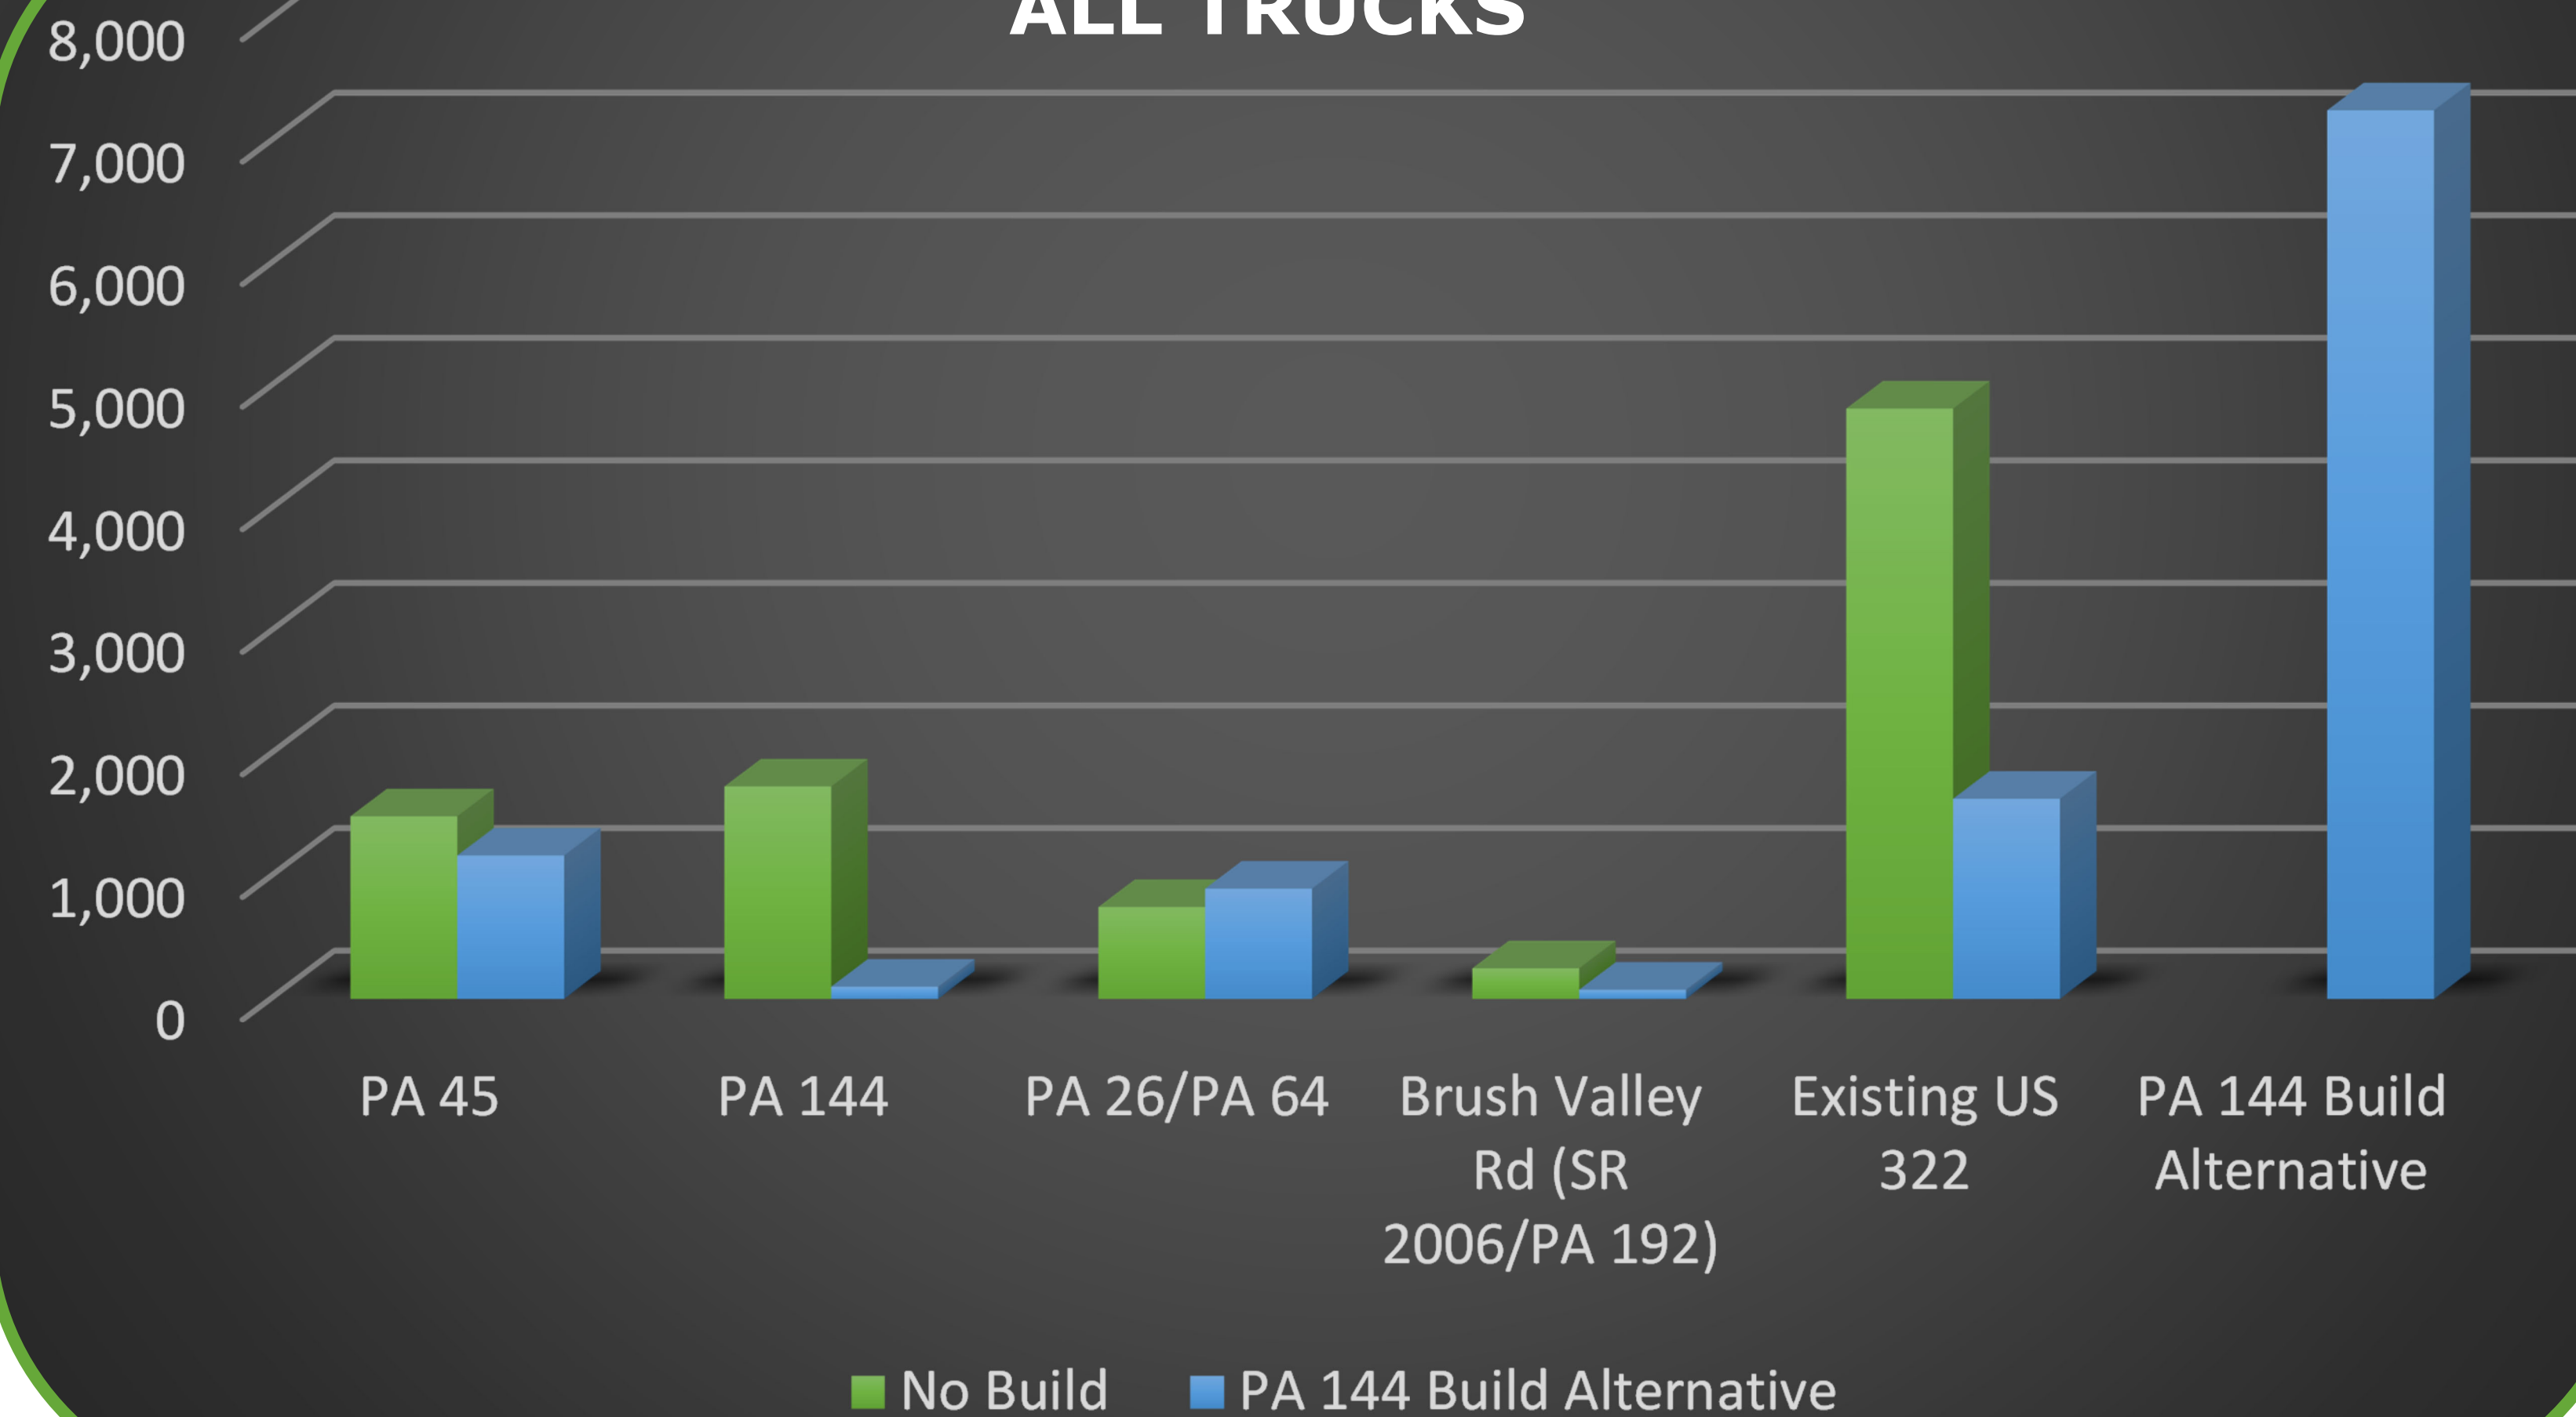

state college area CONNECTOR

ALL VEHICLES

PA 144 Build and No Build Alternatives

ALL TRUCKS

PA 144 Build and No Build Alternatives