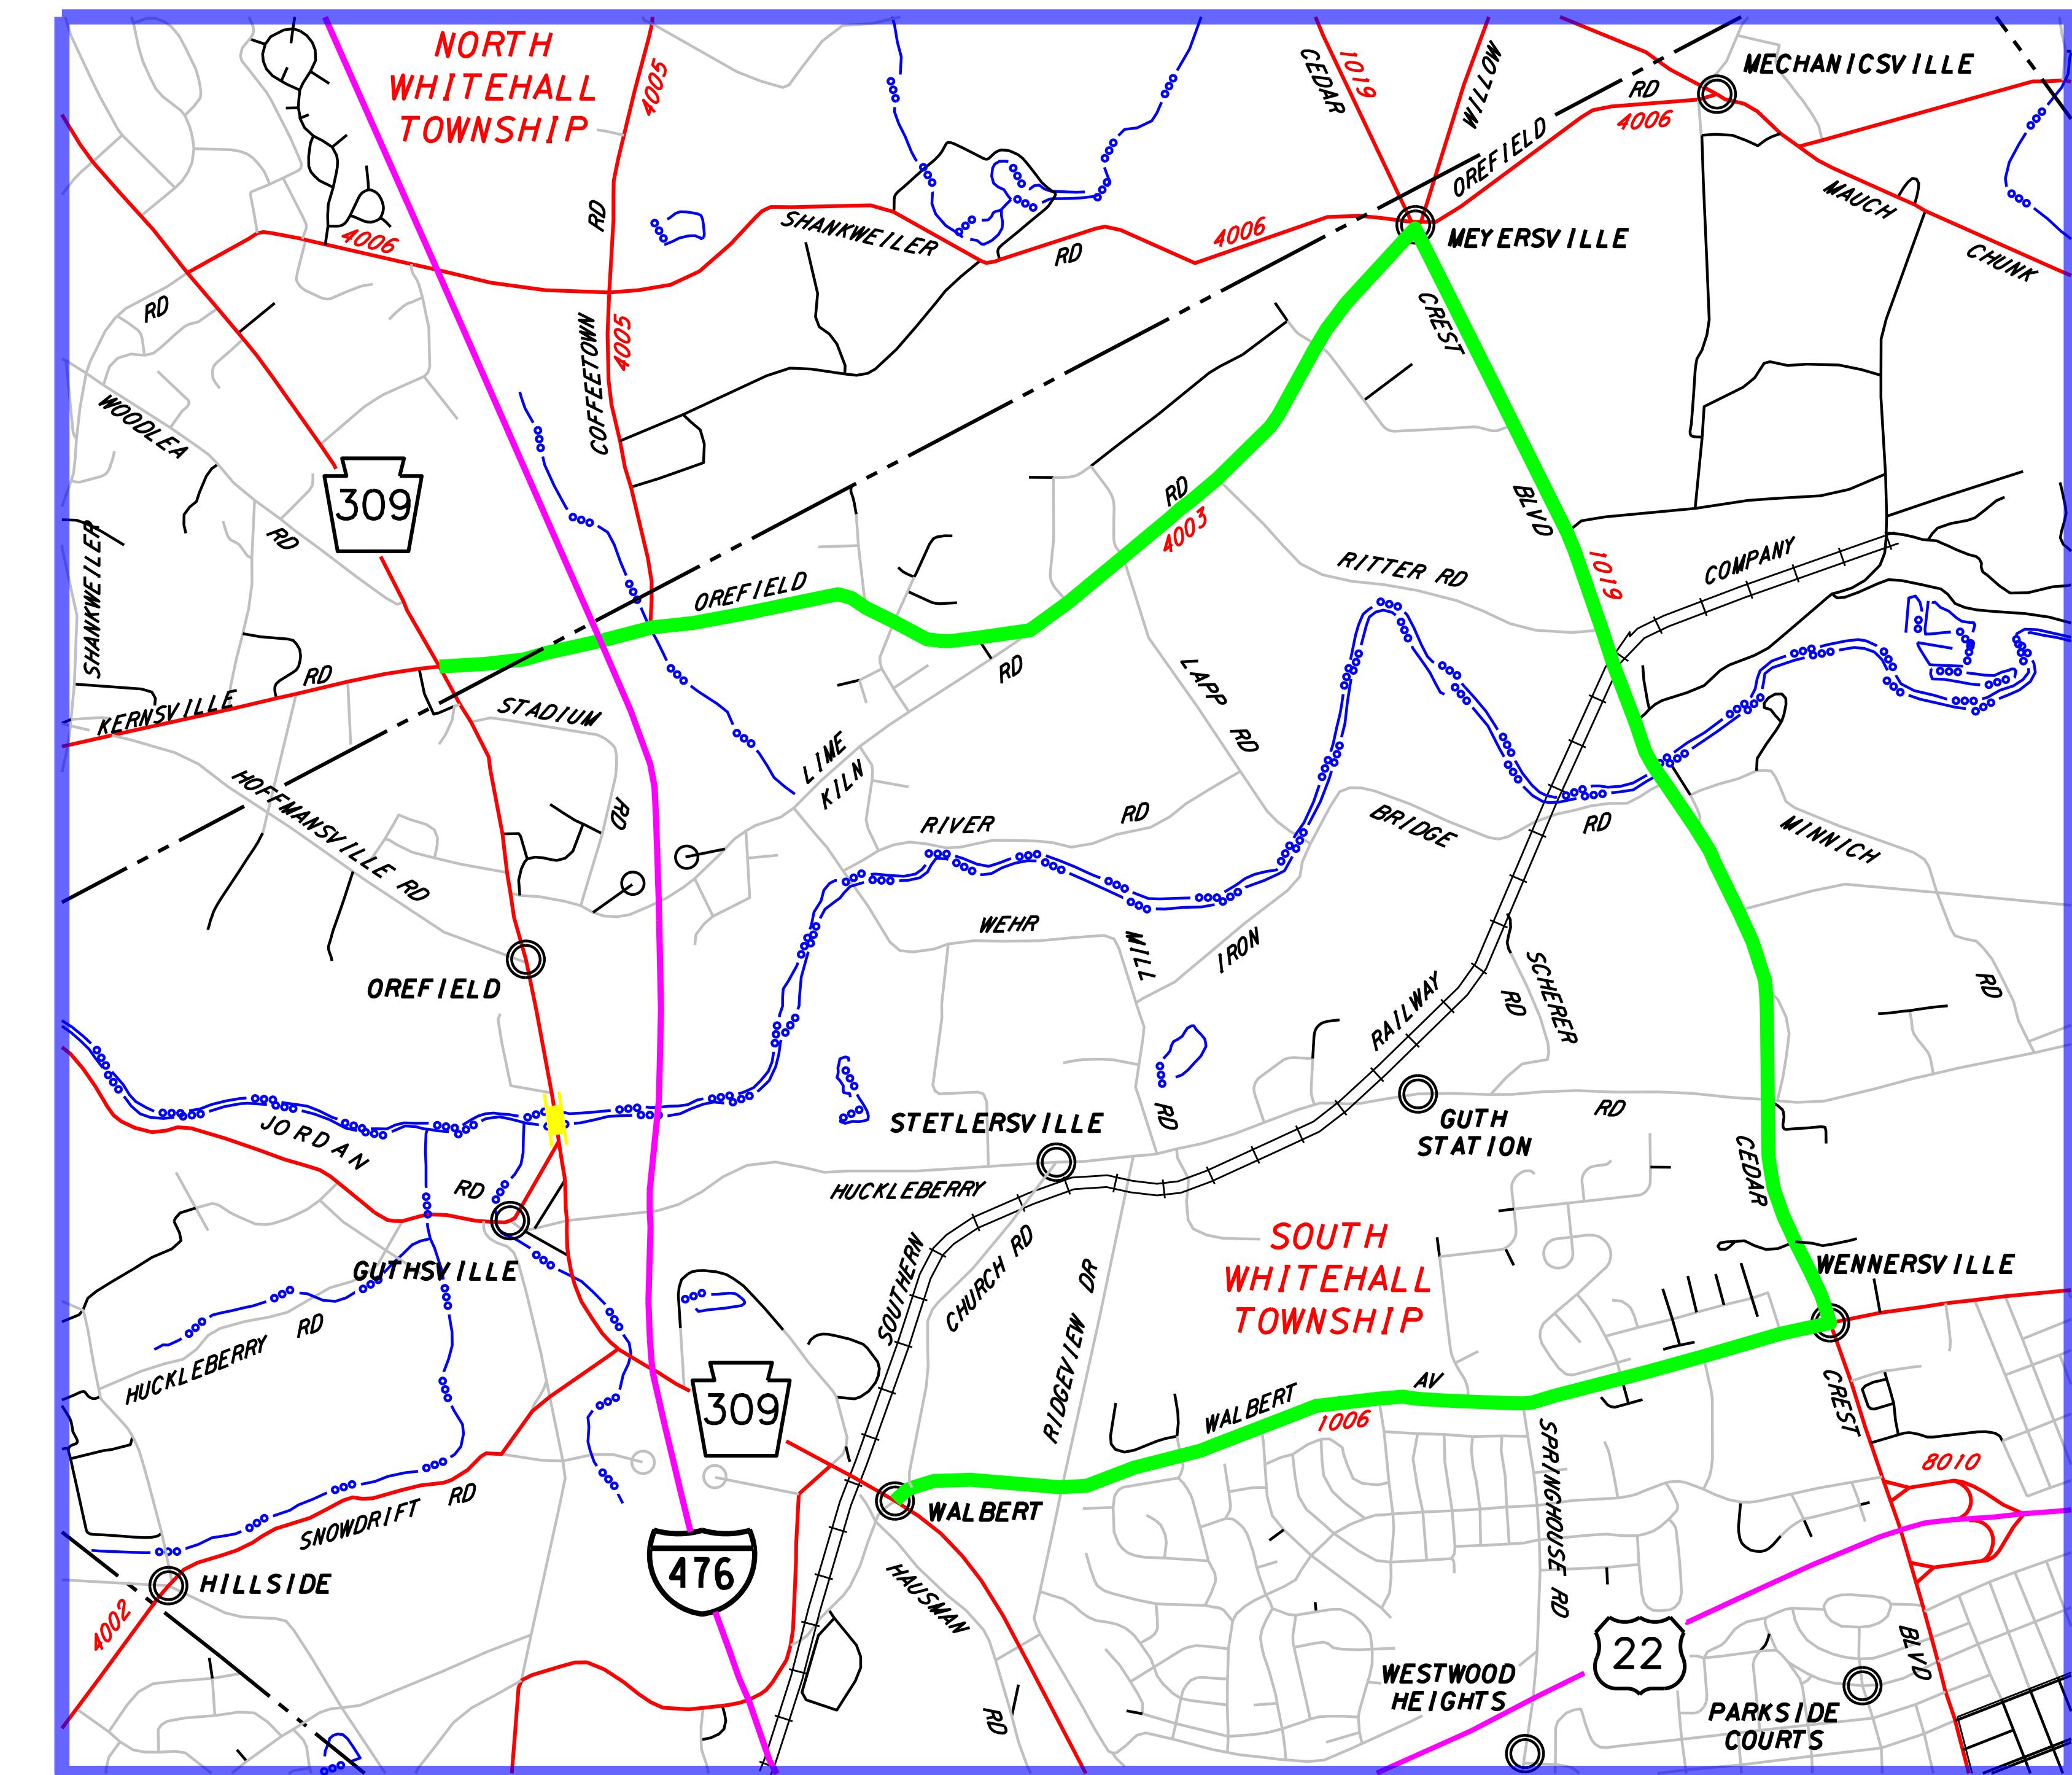

State Route 0309 North & South Whitehall Township, Lehigh County, Pennsylvania

CHURCH ROAD DETOUR (0.7 MILES)
ANTICIPATED DETOUR OF 4 TO 6 WEEKS

SR 403 OREFIELD ROAD DETOUR (2.7 MILES)
ANTICIPATED DETOUR OF 6 TO 8 WEEKS

SR 0309 DETOUR (6.4 MILES)
ANTICIPATED DETOUR OF 1 WEEKEND

LEGEND

- WORK AREA
- MAJOR STATE ROAD
- STATE ROAD
- TOWNSHIP ROAD
- TOWNSHIP LINE
- WATERWAY
- DETOUR

DETOUR BOARD