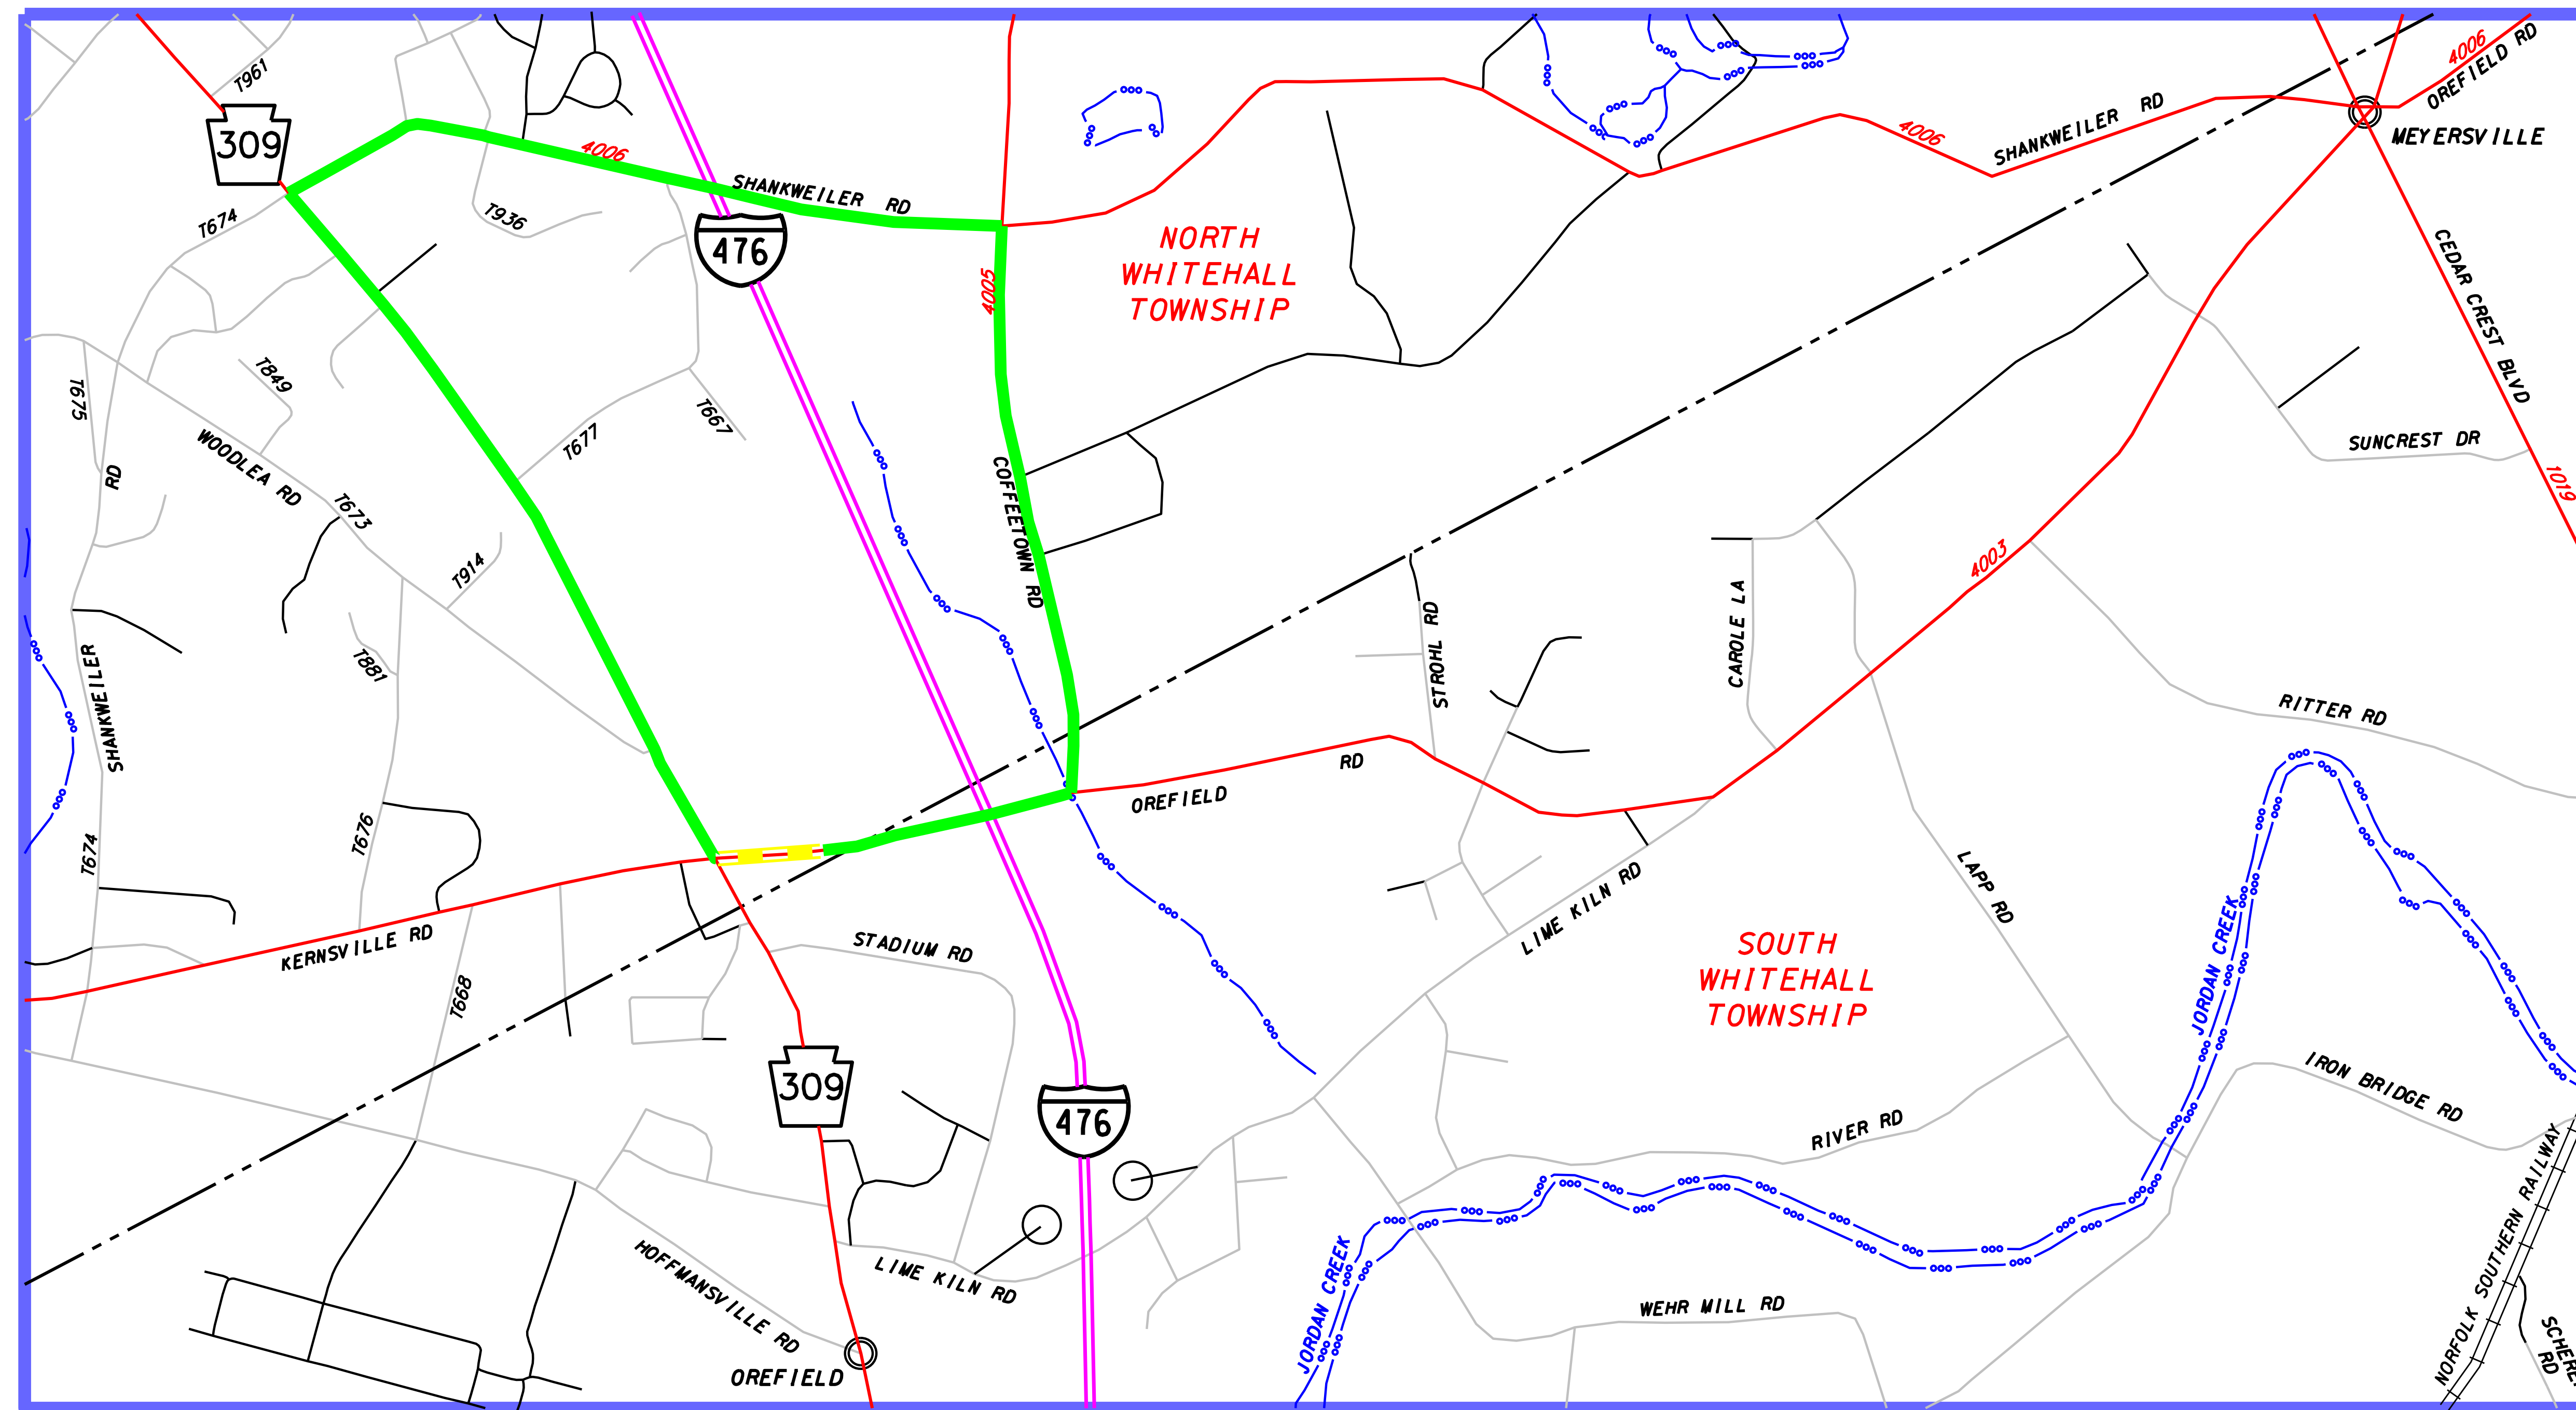

State Route 0309 North & South Whitehall Township, Lehigh County, Pennsylvania

CHURCH ROAD DETOUR (0.7 MILES)
ANTICIPATED DETOUR OF 4 TO 6 WEEKS

SR 403 OREFIELD ROAD DETOUR (2.7 MILES)
ANTICIPATED DETOUR OF 6 TO 8 WEEKS

SR 0309 DETOUR (6.4 MILES)
ANTICIPATED DETOUR OF 1 WEEKEND

LEGEND

- WORK AREA
- MAJOR STATE ROAD
- STATE ROAD
- TOWNSHIP ROAD
- TOWNSHIP LINE
- WATERWAY
- DETOUR

DETOUR BOARD