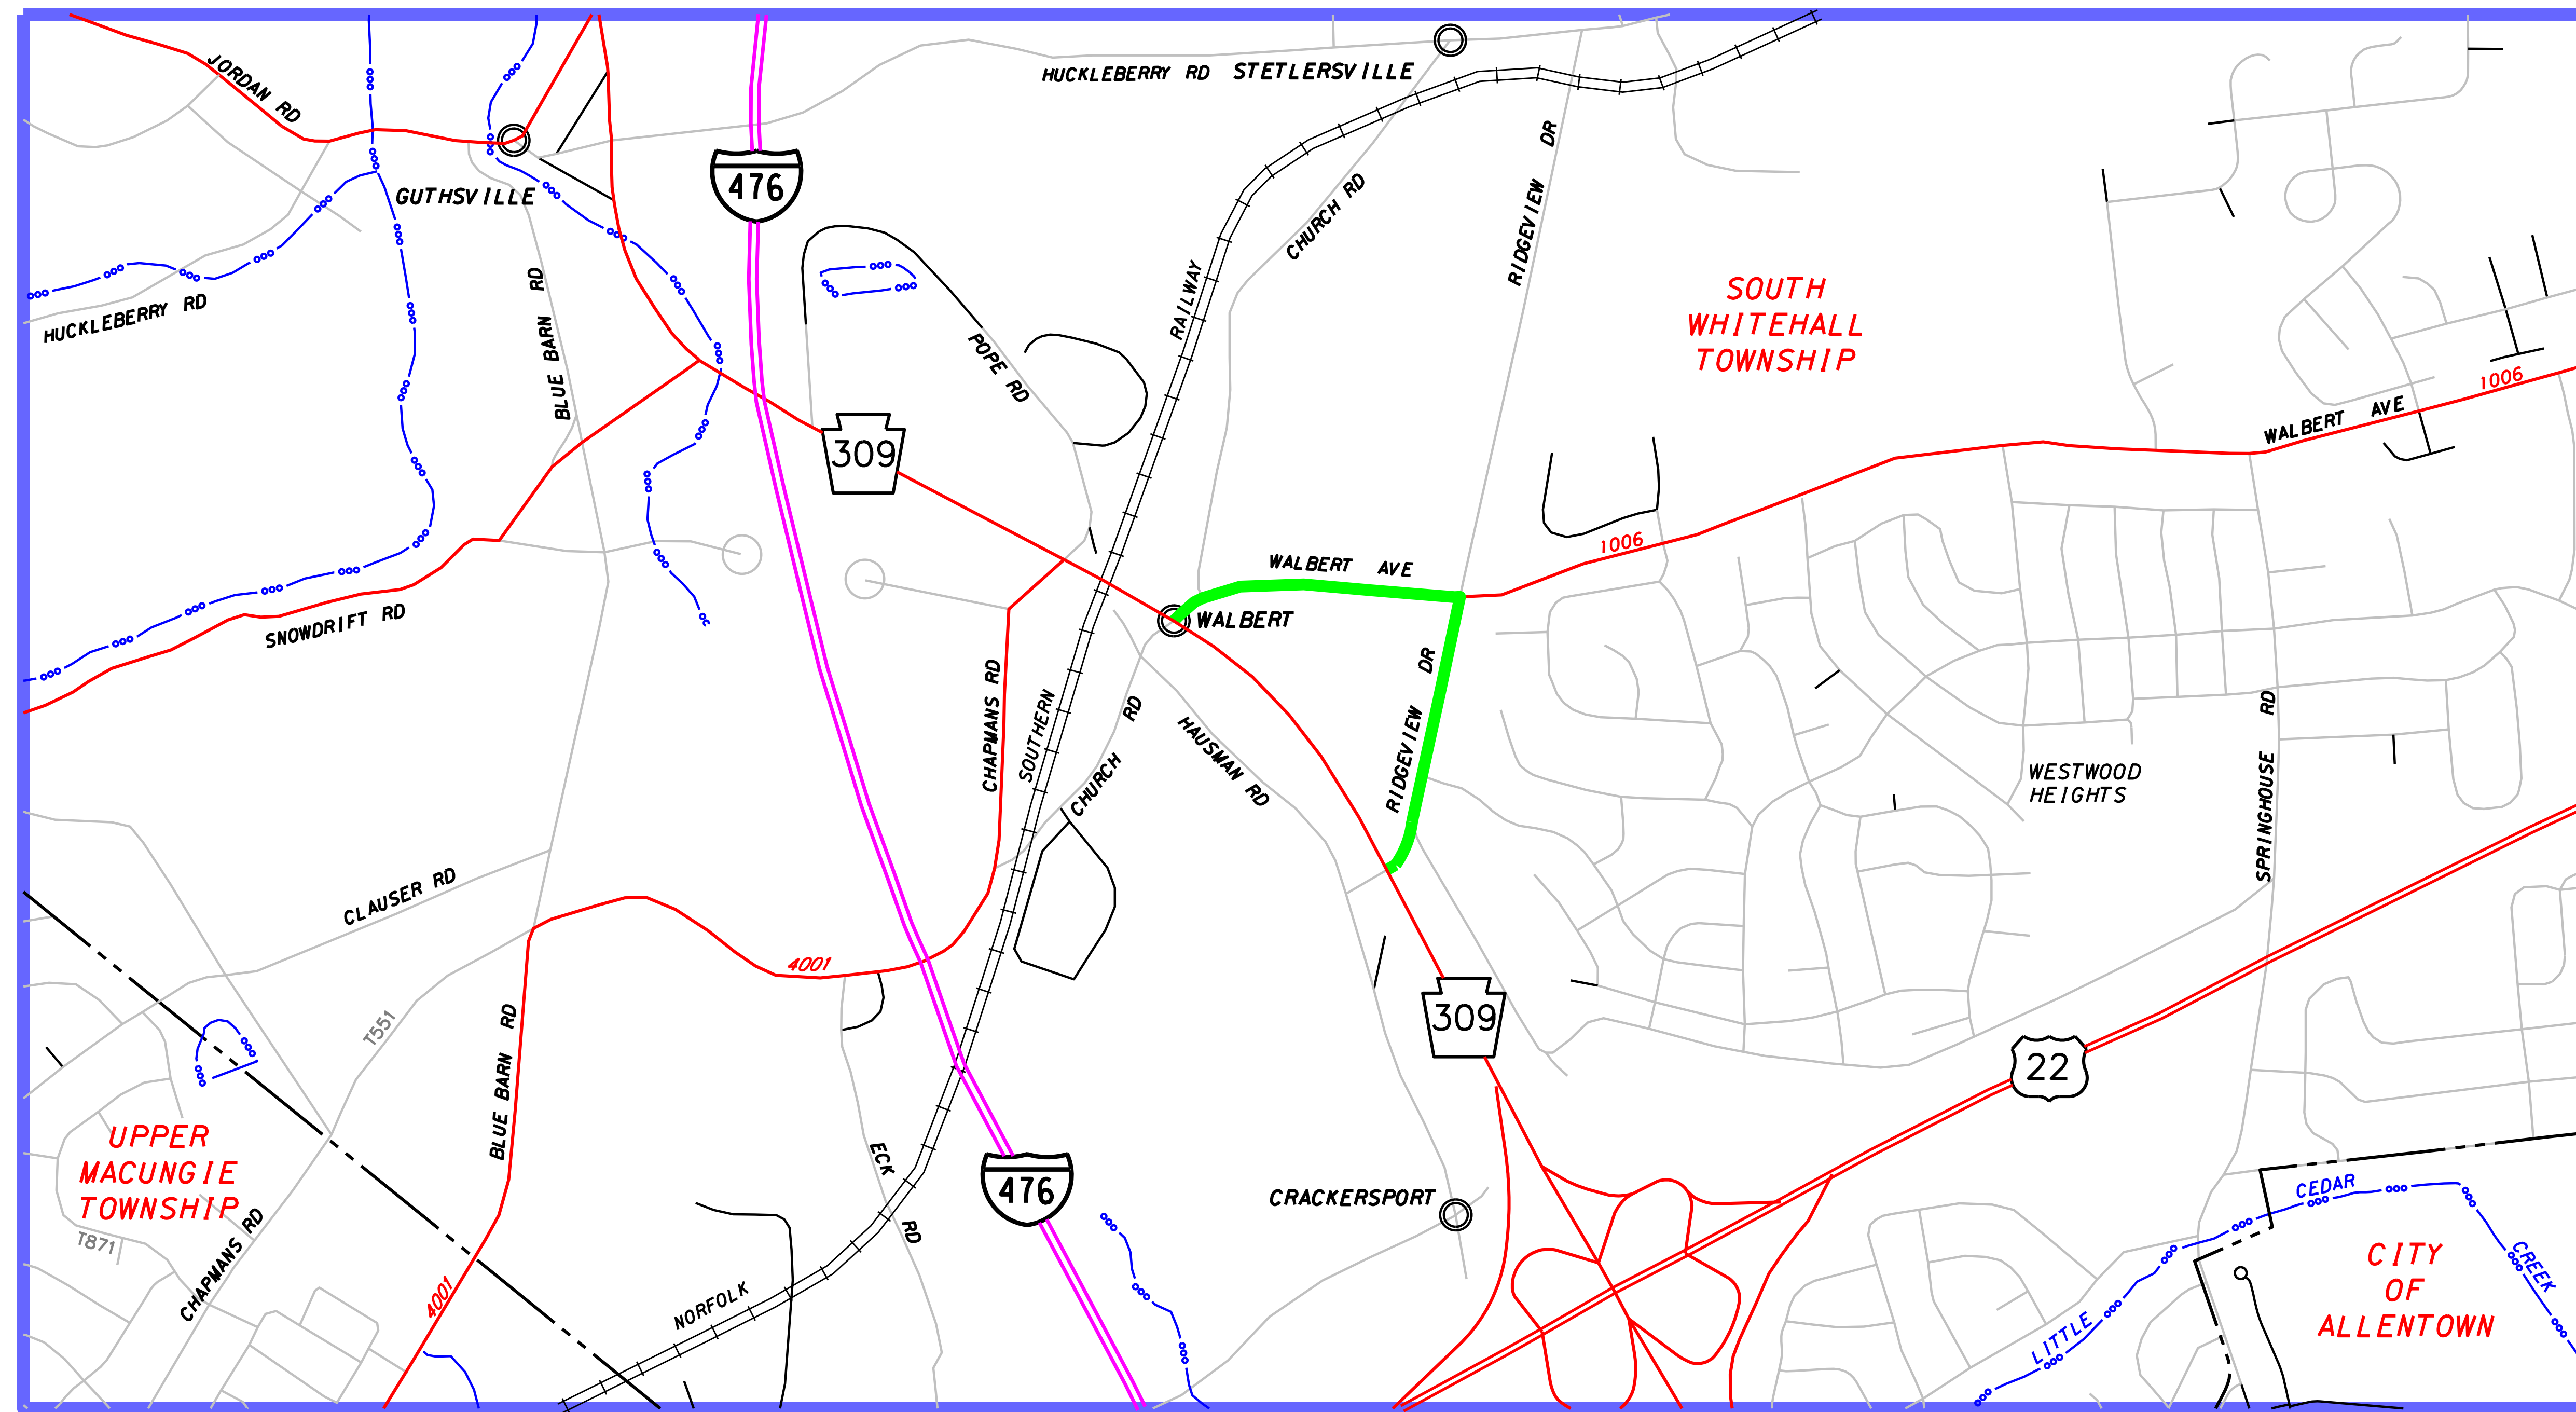

State Route 0309 North & South Whitehall Township, Lehigh County, Pennsylvania

CHURCH ROAD DETOUR (0.7 MILES)
ANTICIPATED DETOUR OF 4 TO 6 WEEKS

SR 403 OREFIELD ROAD DETOUR (2.7 MILES)
ANTICIPATED DETOUR OF 6 TO 8 WEEKS

SR 0309 DETOUR (6.4 MILES)
ANTICIPATED DETOUR OF 1 WEEKEND

LEGEND

- WORK AREA
- MAJOR STATE ROAD
- STATE ROAD
- TOWNSHIP ROAD
- TOWNSHIP LINE
- WATERWAY
- DETOUR

DETOUR BOARD