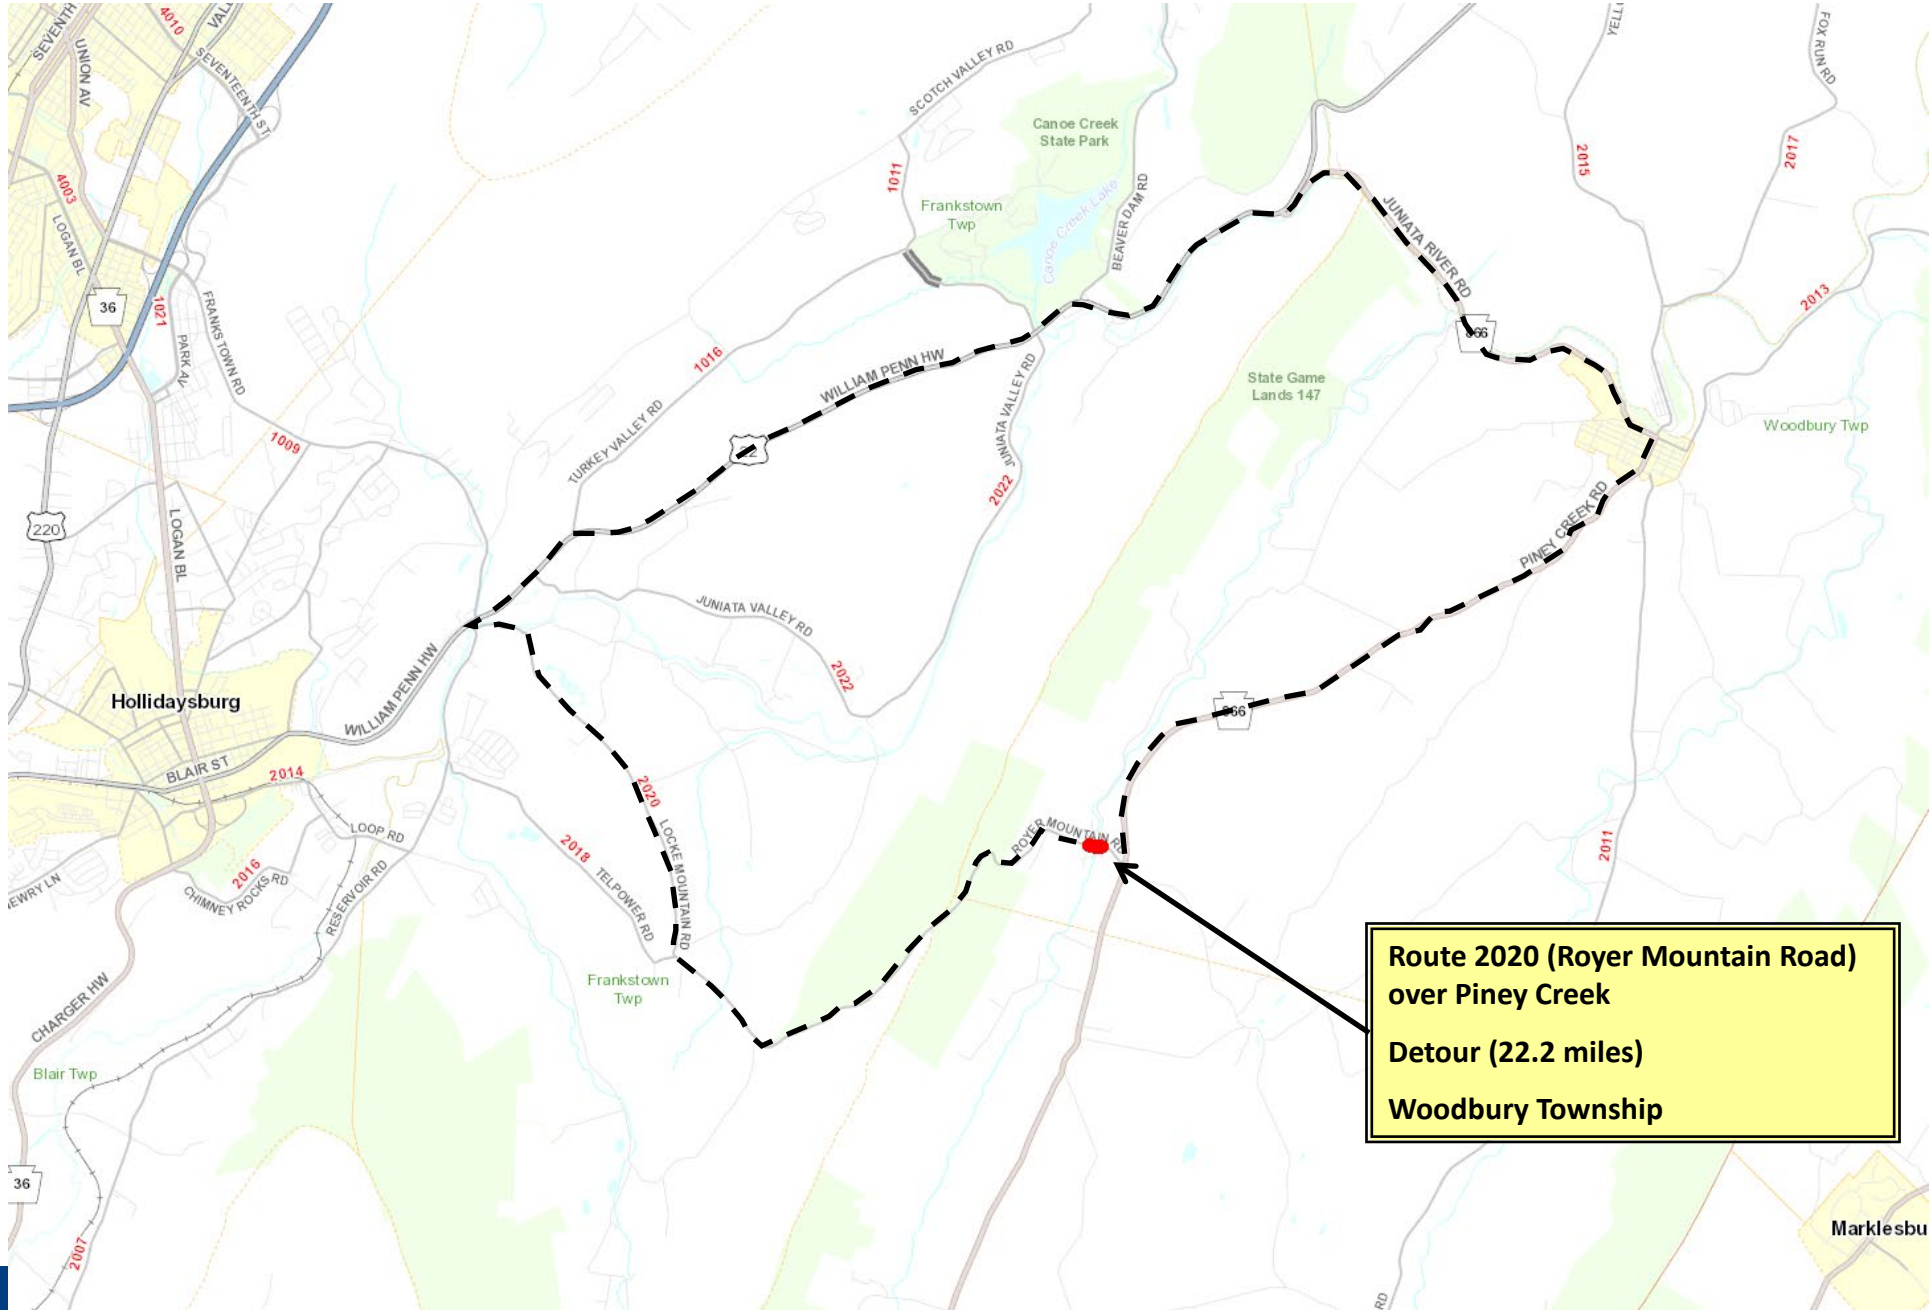

# ROUTE 2020 PINEY CREEK BRIDGE

Route 2020 (Royer Mountain Road)  
over Piney Creek  
Detour (22.2 miles)  
Woodbury Township

Marklesbu