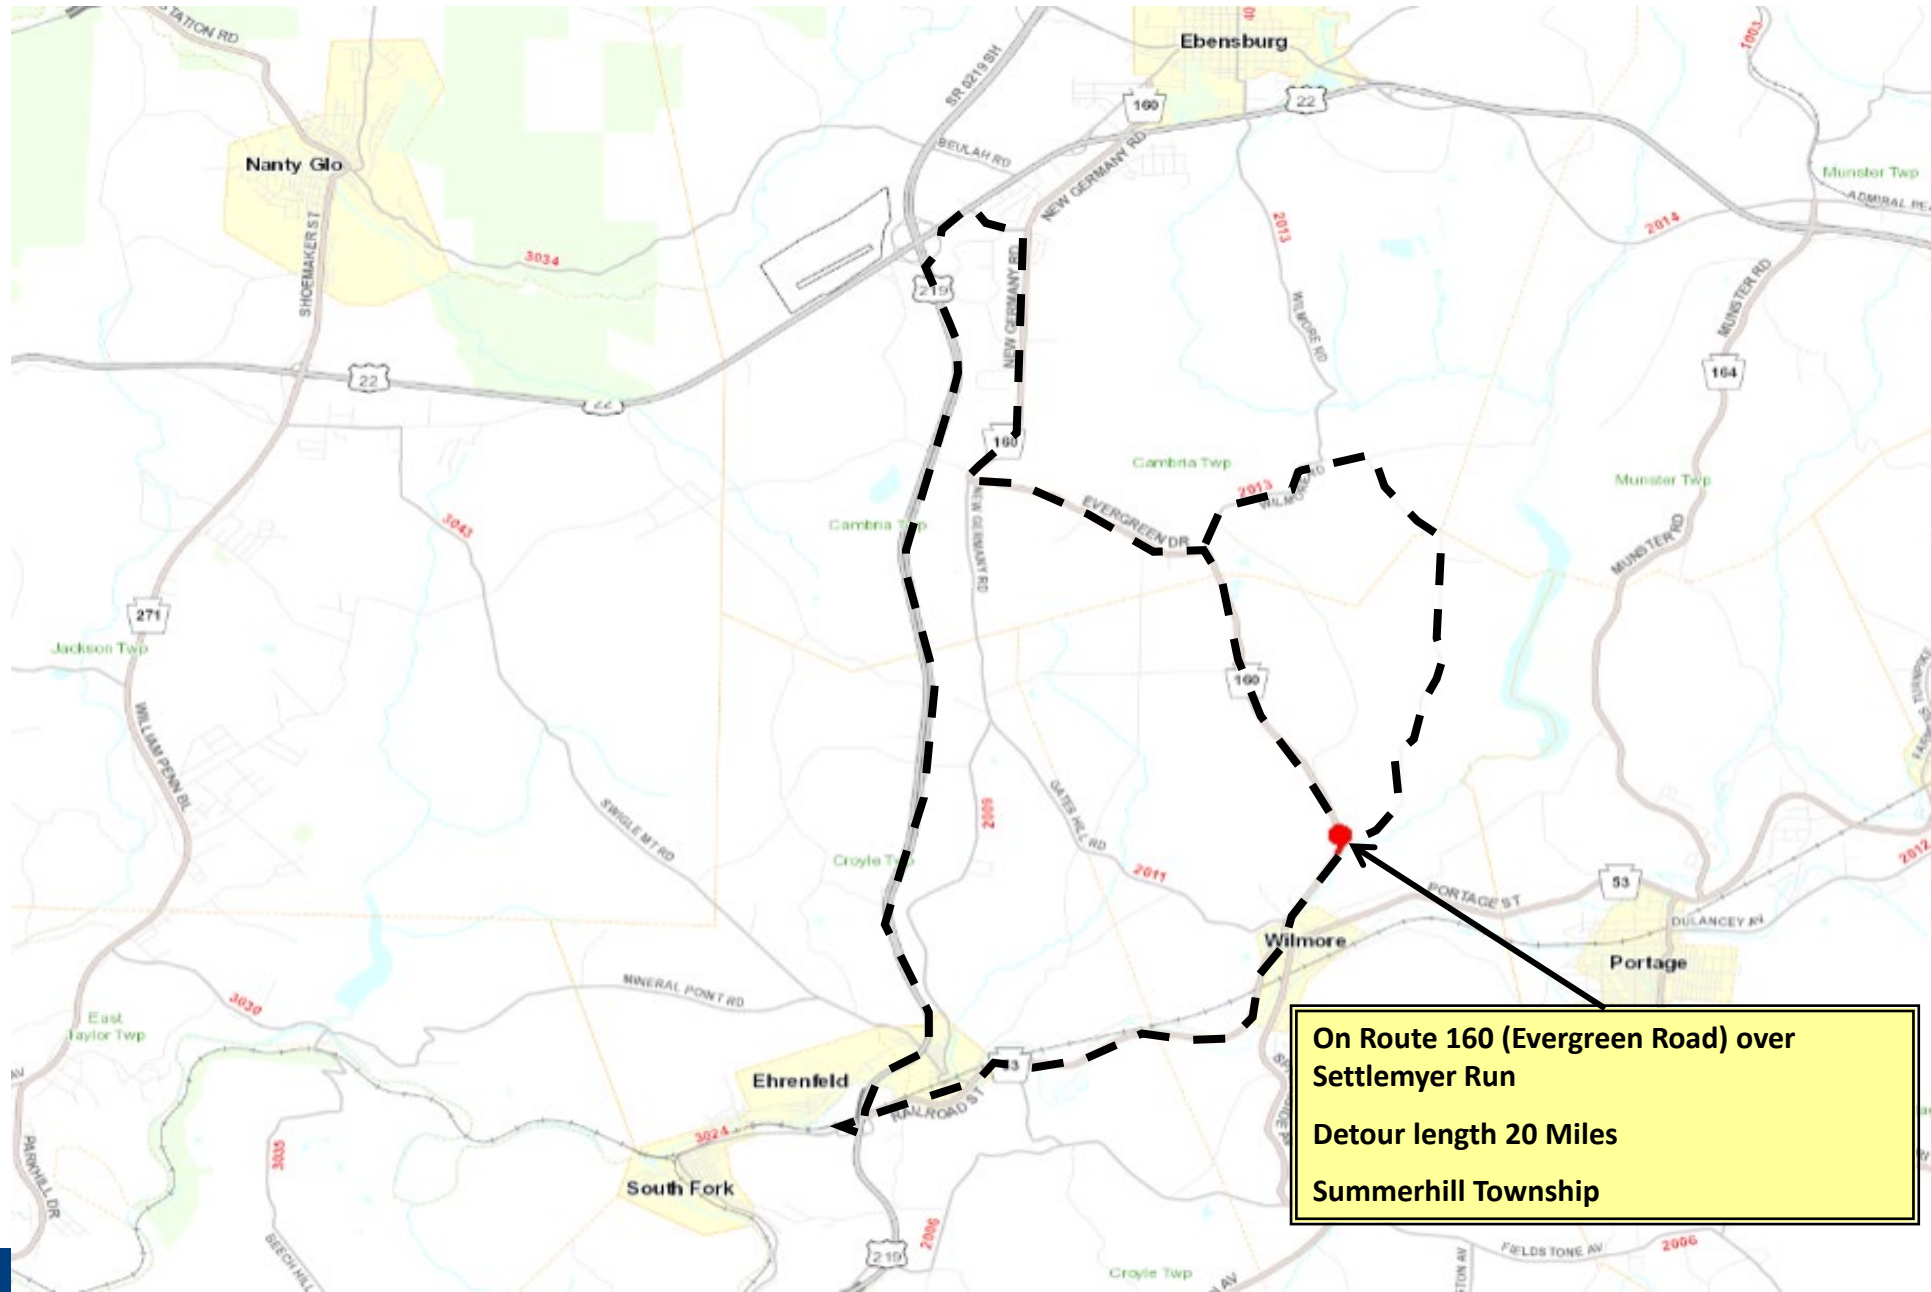

PA 160: SETTLEMYER RUN CULVERT

On Route 160 (Evergreen Road) over
Settlemyer Run
Detour length 20 Miles
Summerhill Township