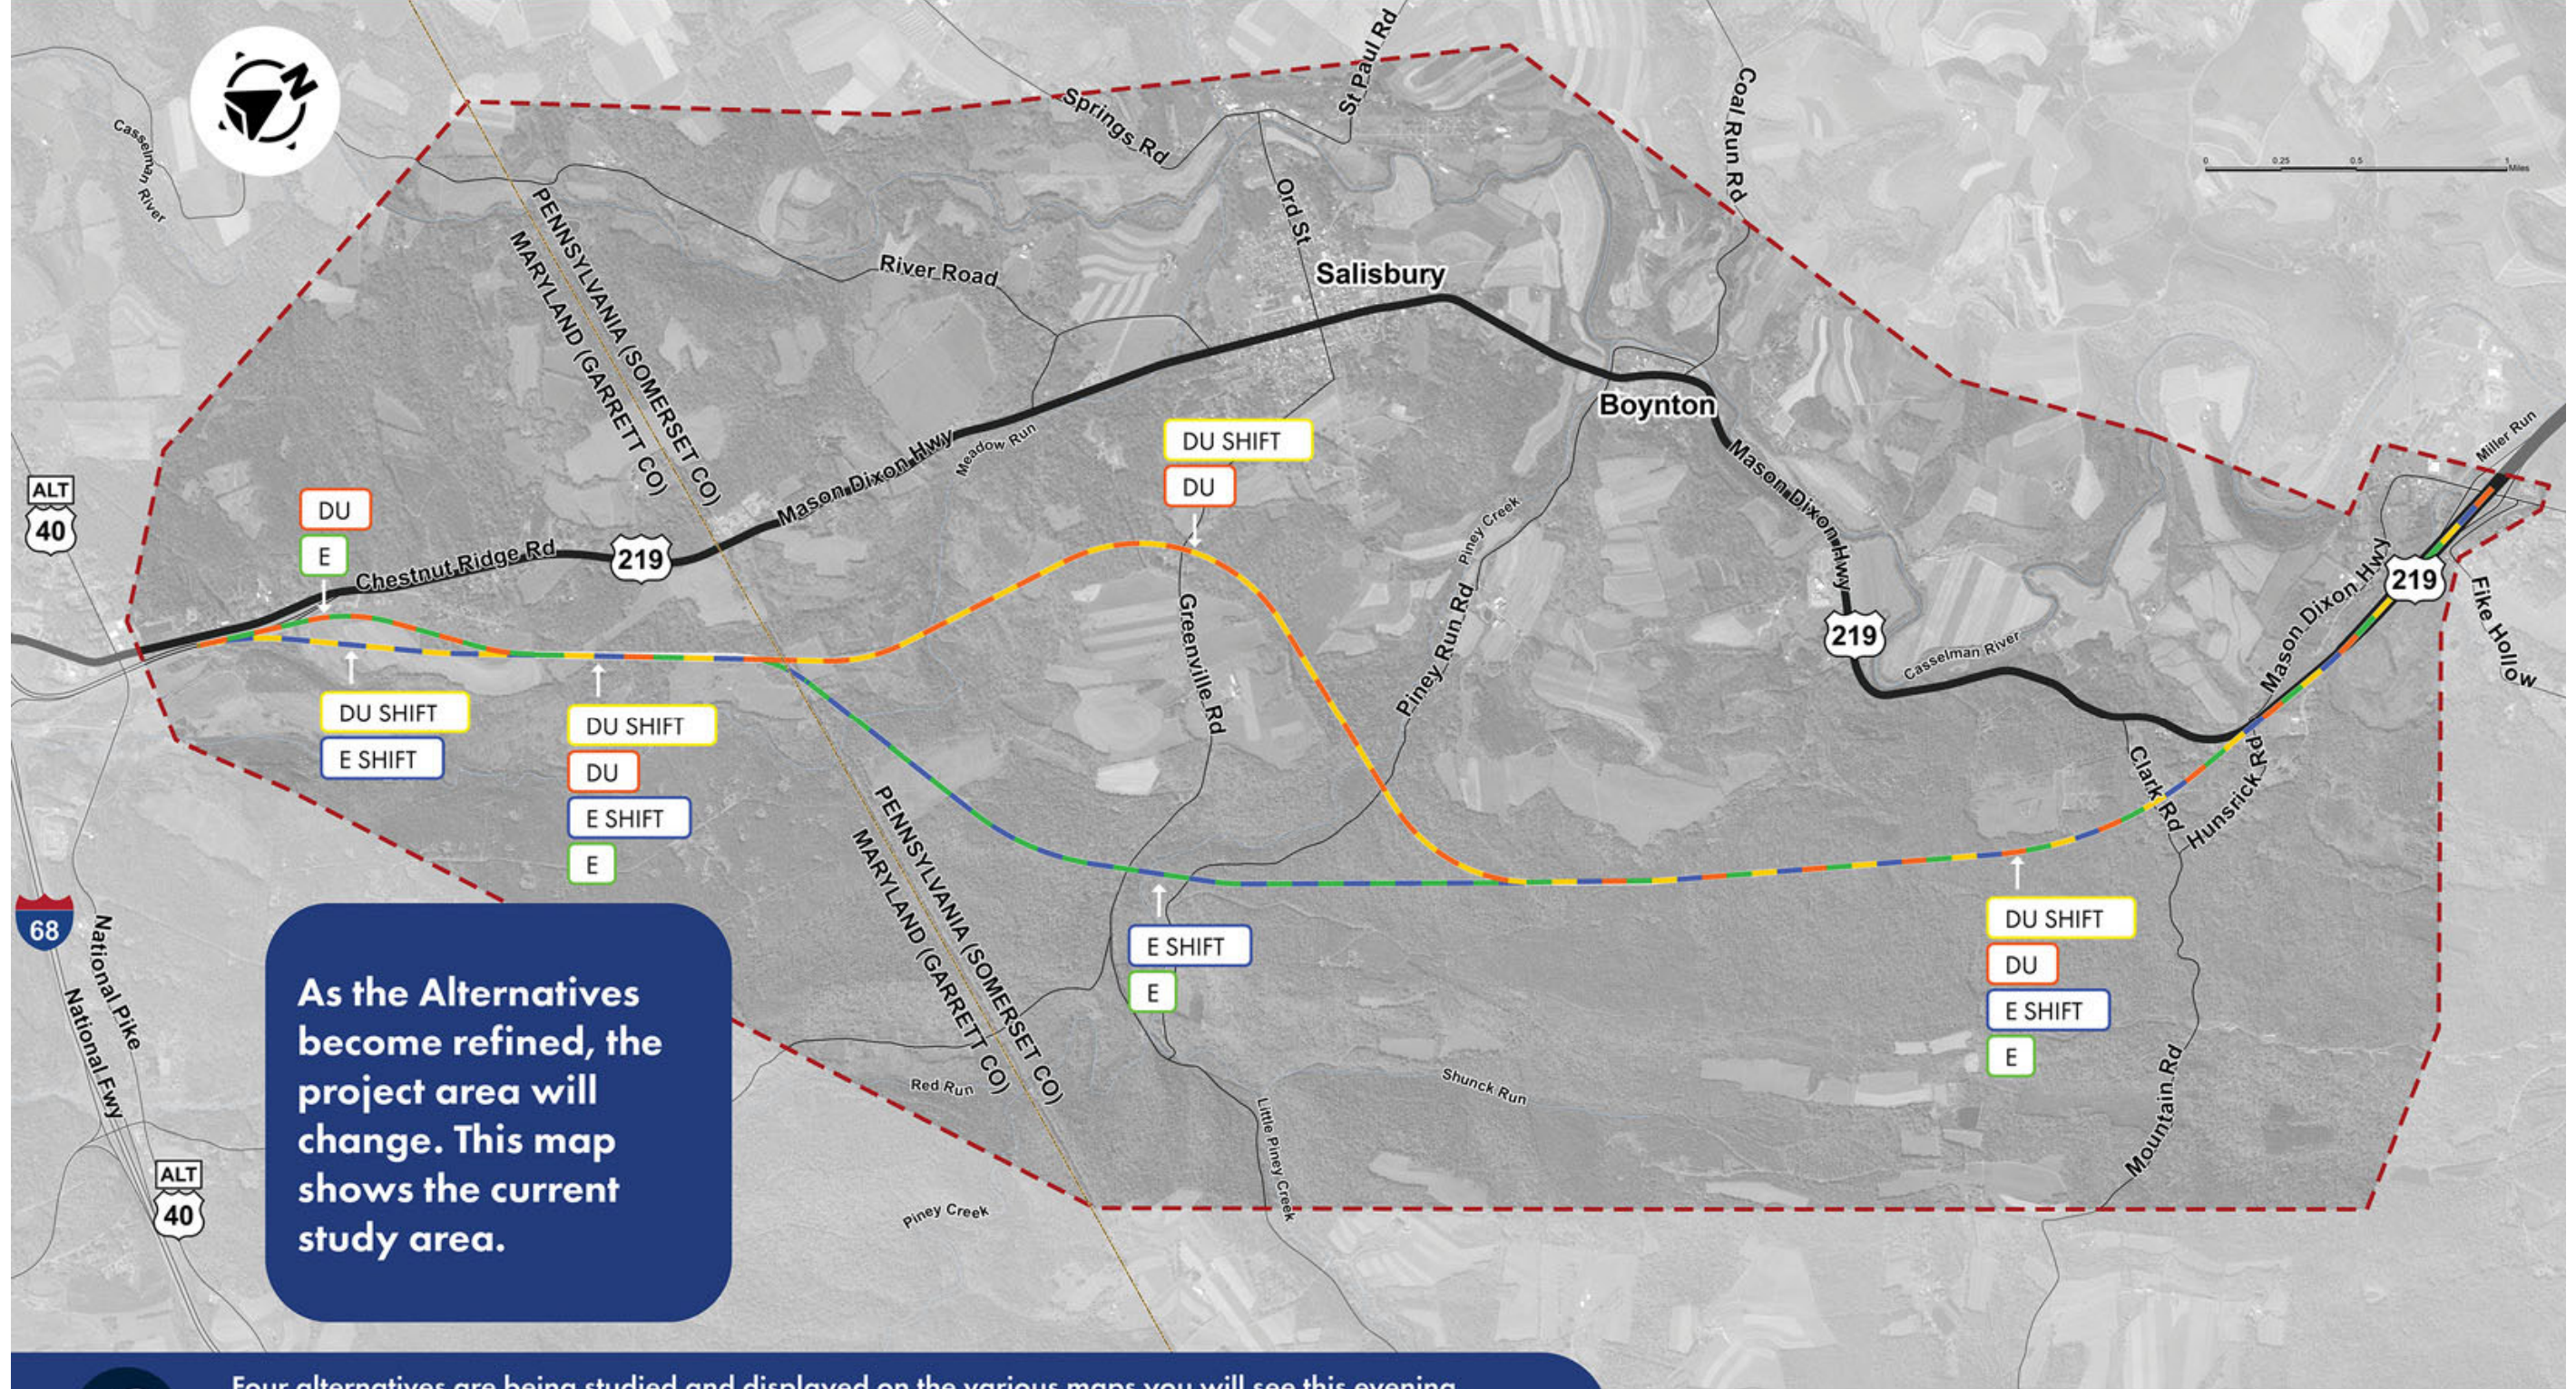

# STATION 2

## PROJECT PURPOSE & NEED

As the Alternatives become refined, the project area will change. This map shows the current study area.

Four alternatives are being studied and displayed on the various maps you will see this evening. These four alternatives include Alternative E, E Shift, DU and DU Shift and are shown as colored dashes on the maps. Because the alternatives overlap, each alternative has been assigned a color.

Alternative E: Green ( — )      Alternative DU: Orange ( — )  
 Alternative E Shift: Blue ( — )      Alternative DU Shift: Yellow ( — )

Public Meeting #2 | November 16, 2023