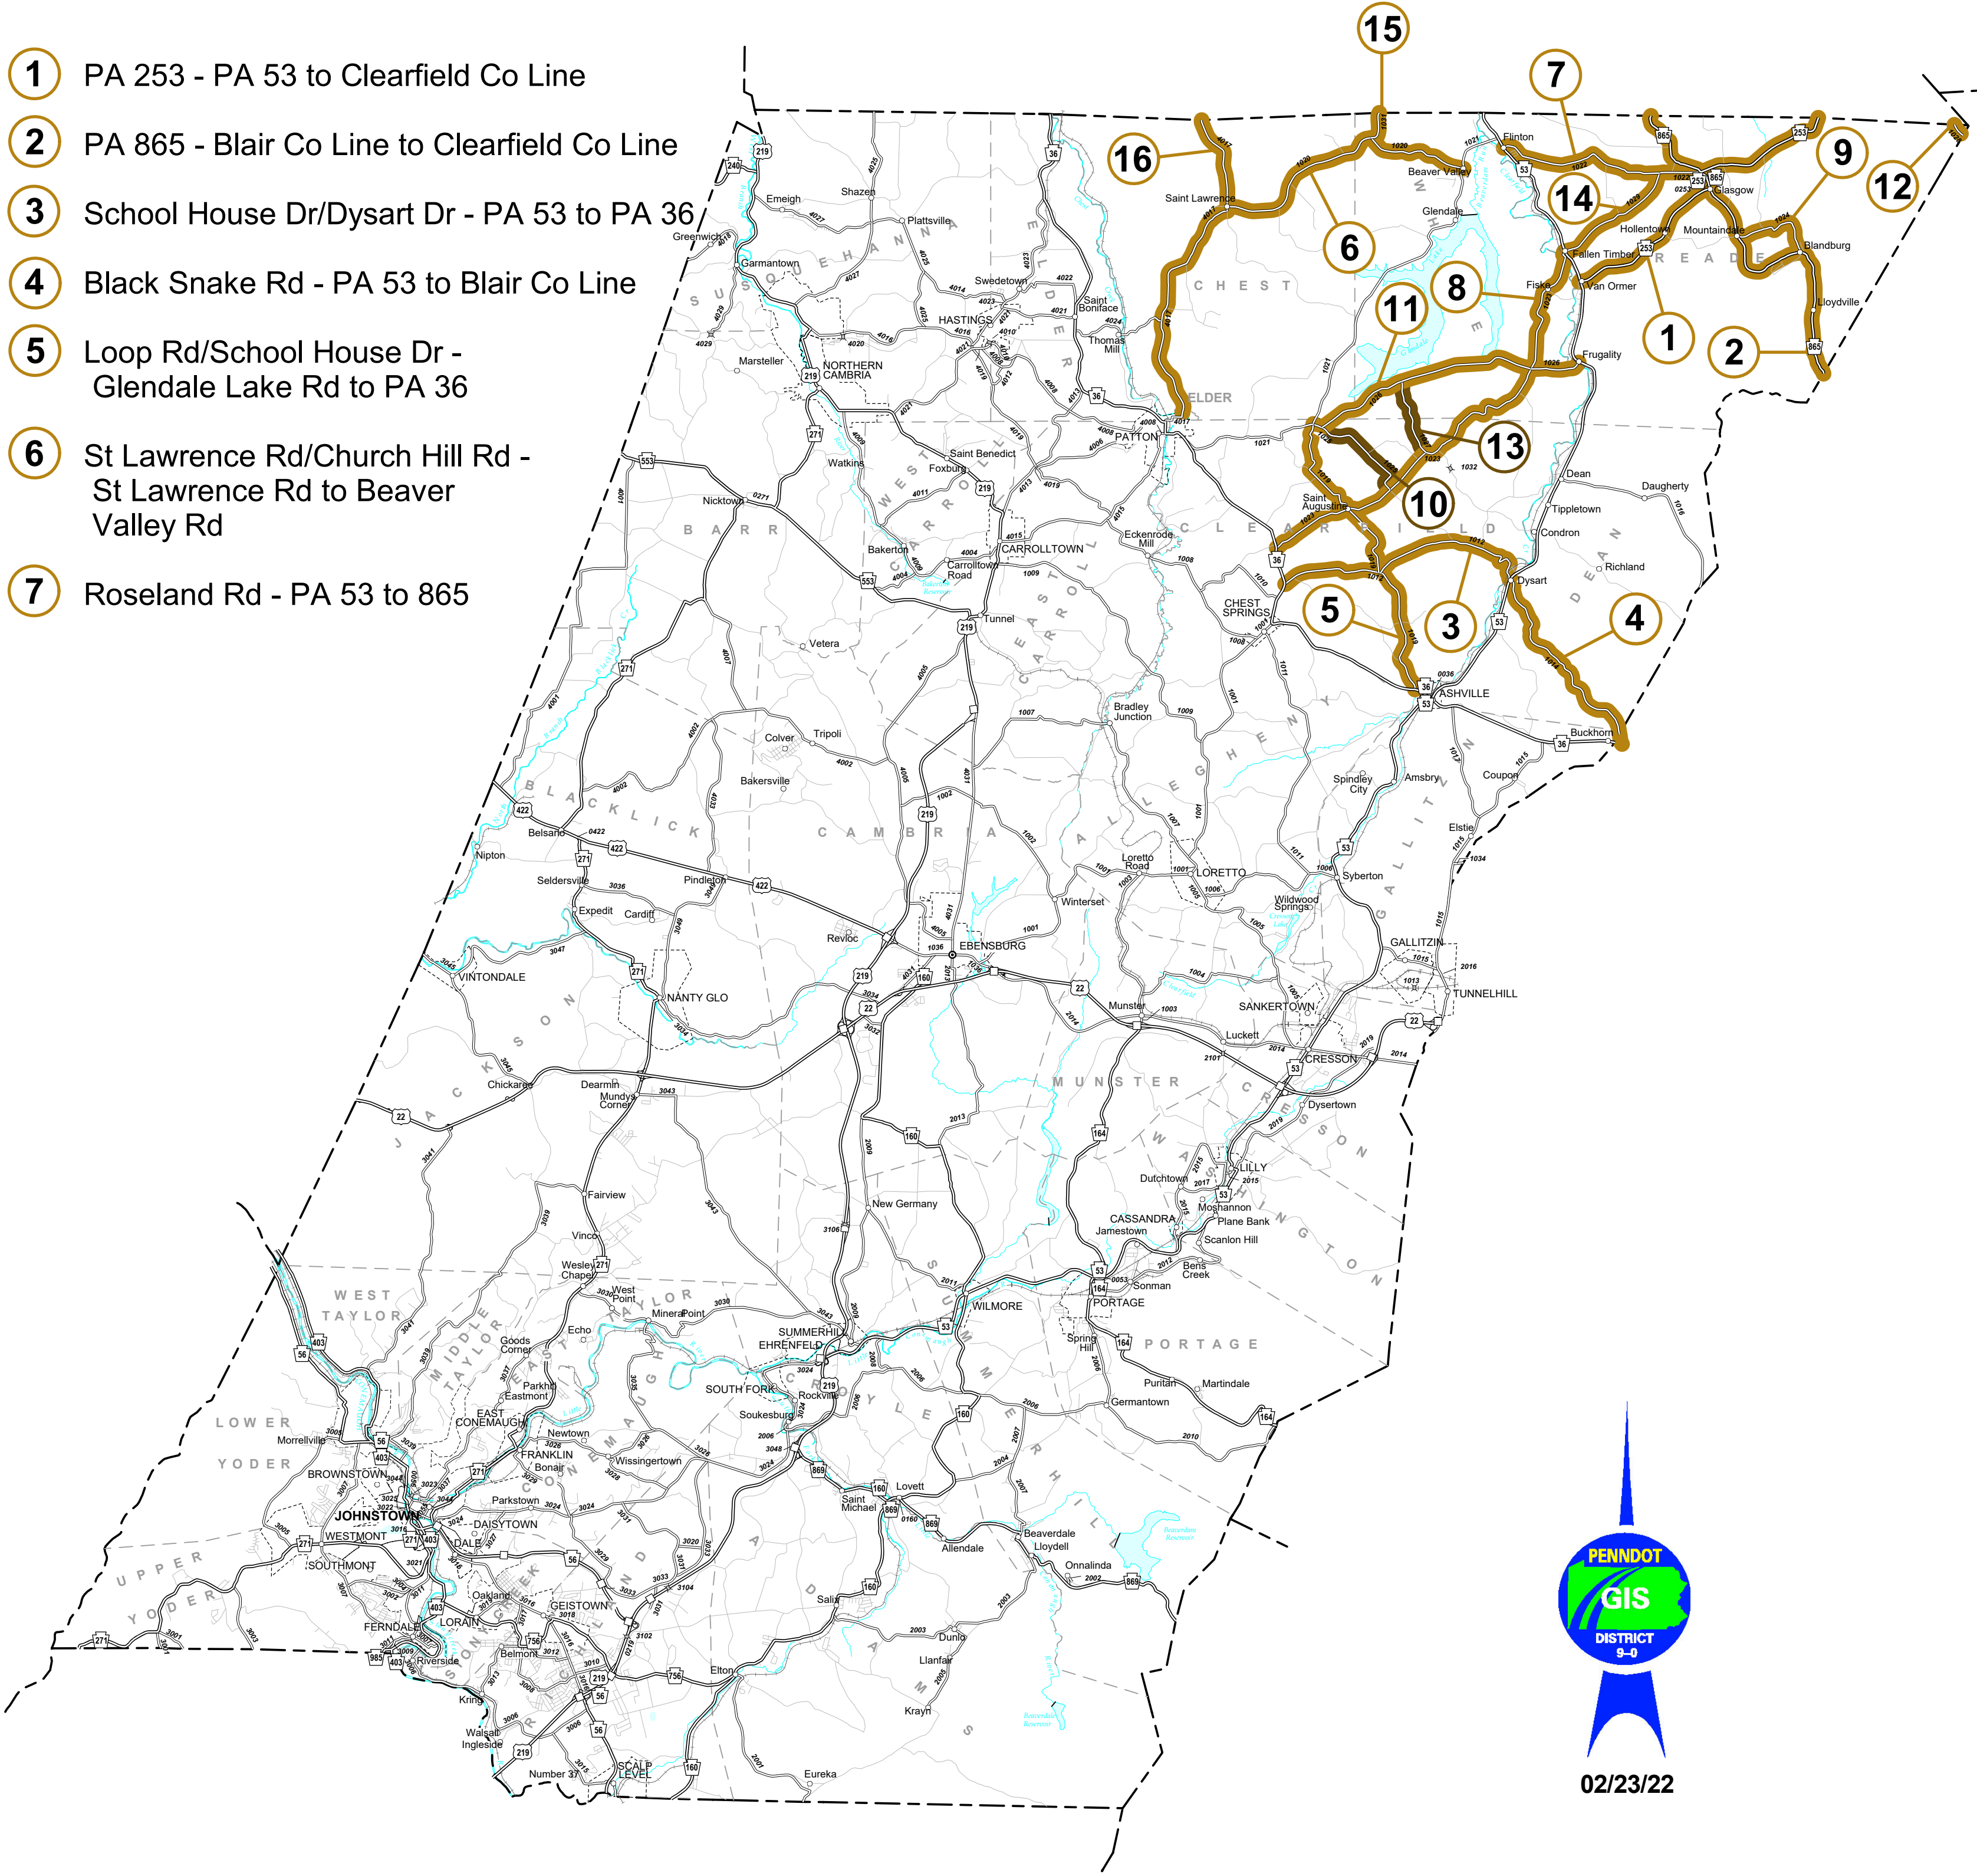

Cambria County

2022 Seal Coat Map

- 1 PA 253 - PA 53 to Clearfield Co Line
- 2 PA 865 - Blair Co Line to Clearfield Co Line
- 3 School House Dr/Dysart Dr - PA 53 to PA 36
- 4 Black Snake Rd - PA 53 to Blair Co Line
- 5 Loop Rd/School House Dr - Glendale Lake Rd to PA 36
- 6 St Lawrence Rd/Church Hill Rd - St Lawrence Rd to Beaver Valley Rd
- 7 Roseland Rd - PA 53 to 865

- 8 St Augustine Rd/Fiske Rd - PA 36 to PA 53
- 9 Mountindale Rd - PA 865 to PA 865
- 10 Glendale Lake Rd - Beaver Valley Rd to St Augustine Rd
- 11 State Park Dr - Glendale Lake Rd to PA 53
- 12 Tipton Rd - Blair Co Line to Clearfield Co Line
- 13 Range Rd - State Park Dr to St Augustine Rd
- 14 Market St - PA 53 to Roseland Rd
- 15 St Lawrence Rd - Church Hill Rd to Clearfield Co Line
- 16 St Lawrence Rd/Barrens Rd - Chest Creek to Clearfield Co Line