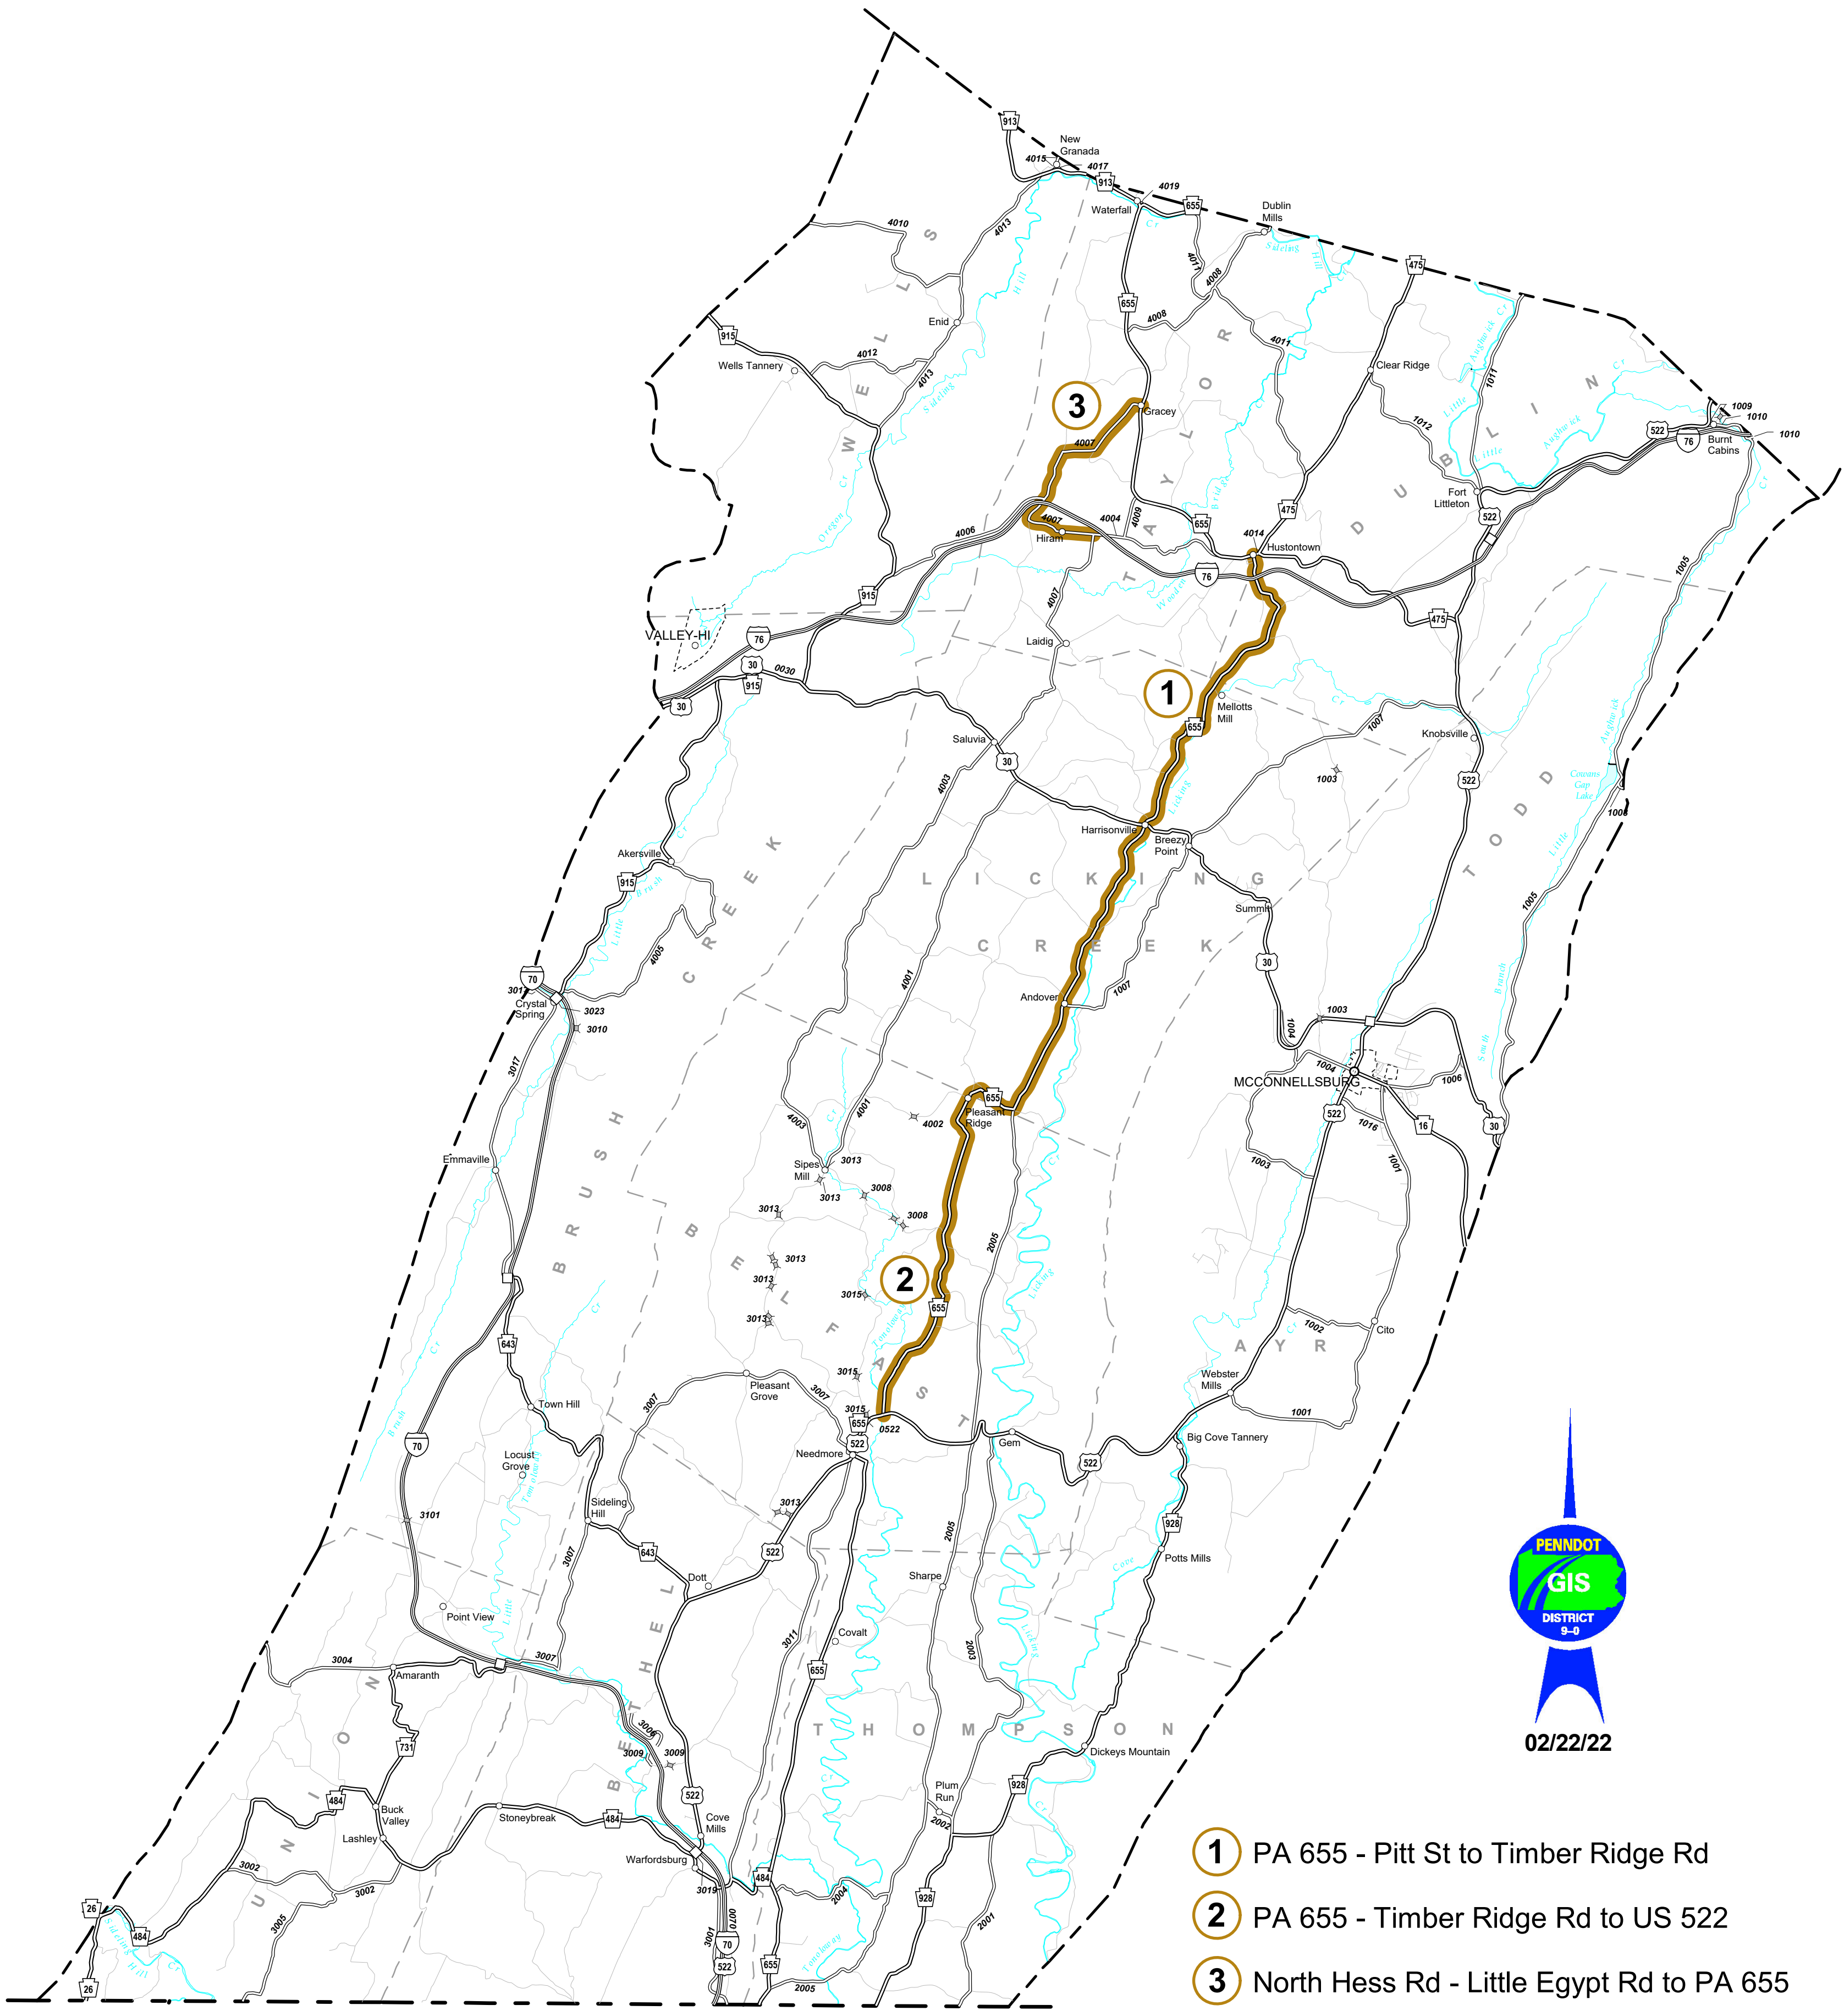

Fulton County

2022 Seal Coat Map

- 1 PA 655 - Pitt St to Timber Ridge Rd
- 2 PA 655 - Timber Ridge Rd to US 522
- 3 North Hess Rd - Little Egypt Rd to PA 655