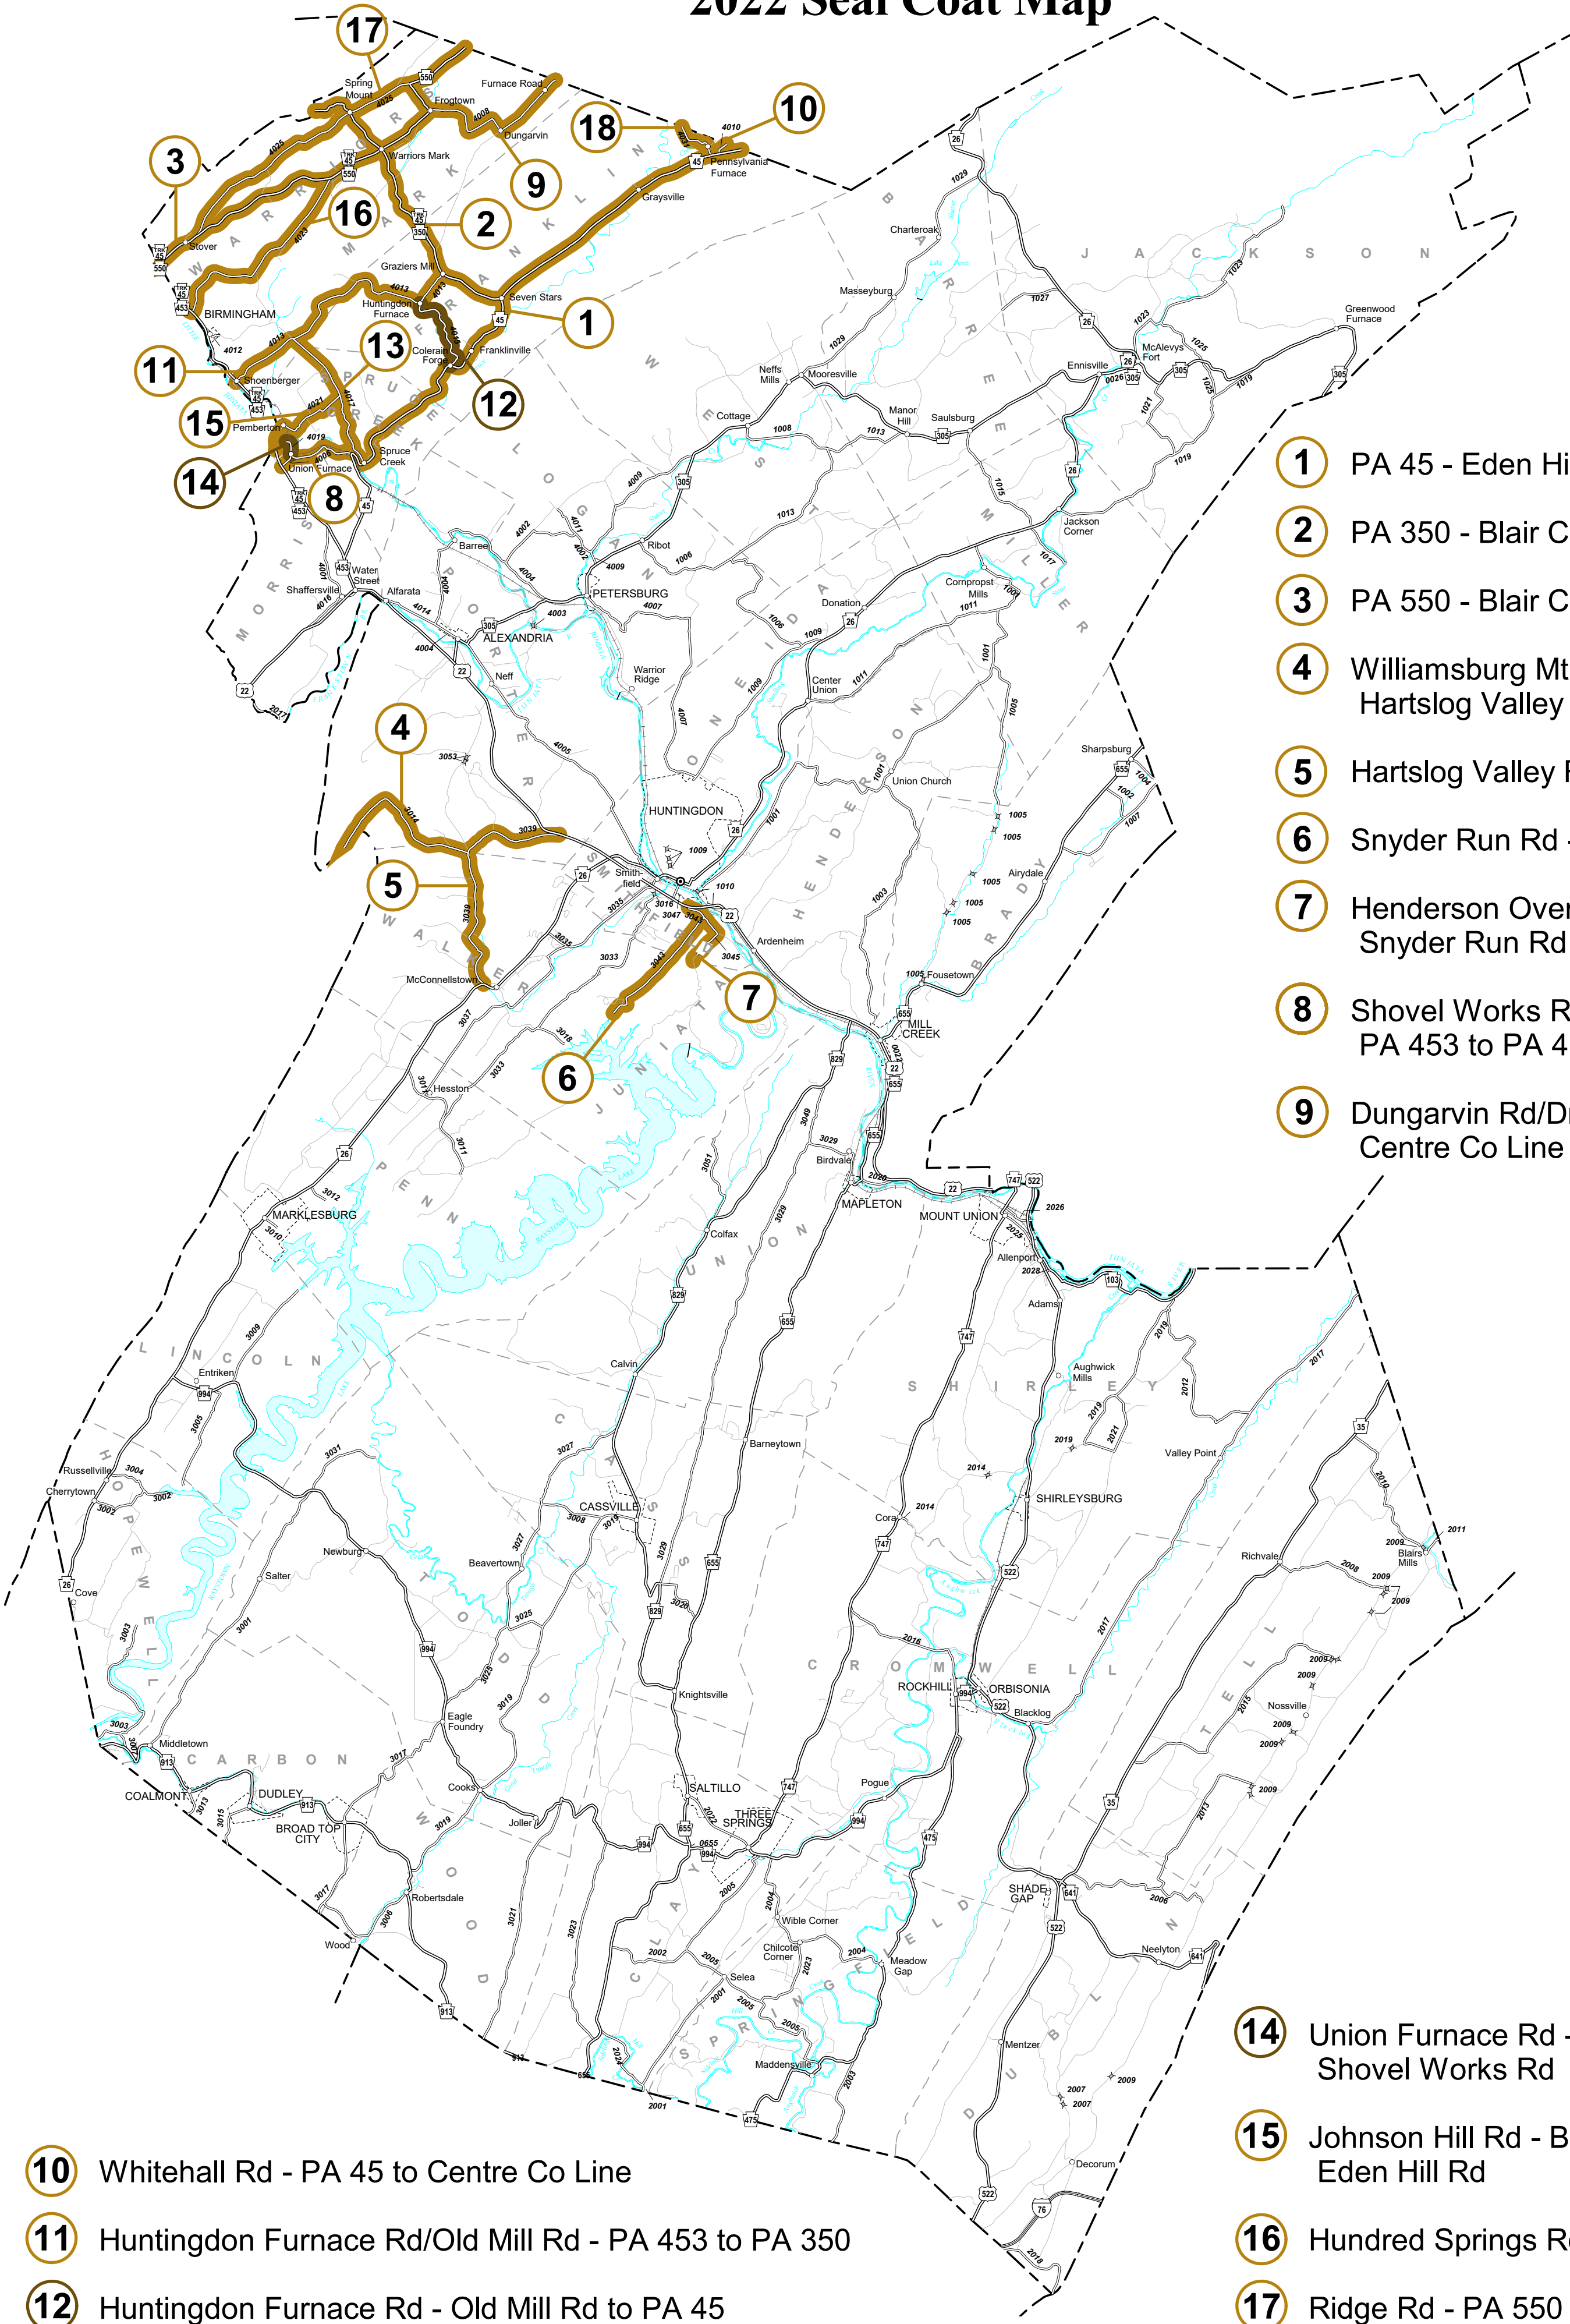

Huntingdon County

2022 Seal Coat Map

- 1** PA 45 - Eden Hill Rd to Centre Co Line
- 2** PA 350 - Blair Co Line to PA 45
- 3** PA 550 - Blair Co Line to Centre Co Line
- 4** Williamsburg Mtn Rd - Blair Co Line to Hartslog Valley Rd
- 5** Hartslog Valley Rd - PA 26 to US 22
- 6** Snyder Run Rd - Seg 0020 to US 22
- 7** Henderson Overlook Rd - Seg 0010 to Snyder Run Rd
- 8** Shovel Works Rd/Union Furnace Rd - PA 453 to PA 45
- 9** Dungarvin Rd/Dry Hollow Rd - PA 550 to Centre Co Line

- 10** Whitehall Rd - PA 45 to Centre Co Line
- 11** Huntingdon Furnace Rd/Old Mill Rd - PA 453 to PA 350
- 12** Huntingdon Furnace Rd - Old Mill Rd to PA 45
- 13** Eden Hill Rd - Huntingdon Furnace Rd to PA 45
- 14** Union Furnace Rd - Blair Co Line to Shovel Works Rd
- 15** Johnson Hill Rd - Blair Co Line to Eden Hill Rd
- 16** Hundred Springs Rd - PA 453 to PA 550
- 17** Ridge Rd - PA 550 to PA 550
- 18** Marengo Rd - PA 45 to Centre Co Line